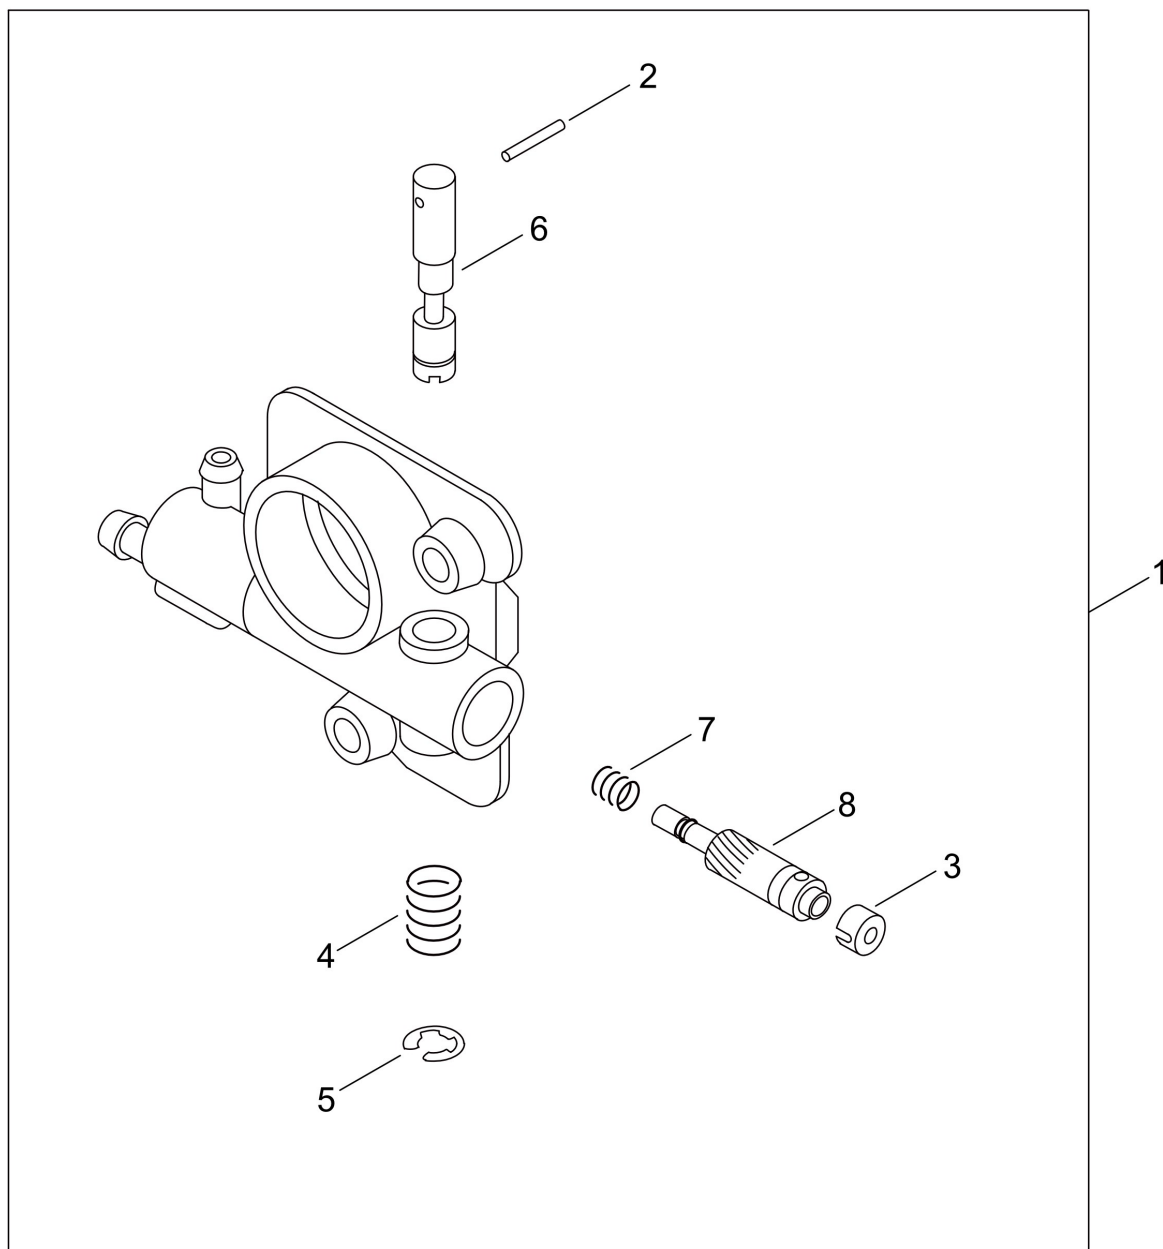

Illustration oil pump

Nr.	Antal	Kod	Beskrivning	Bilaga	Anmärkning
1	1	C022000020	AUTO-OILER-ASSEMBLY		
2	1	P003002180	PIN, SPRING		
3	1	43706238330	CAP, OIL PUMP		
4	1	43701537330	SPRING		
5	1	12312715030	RING		
6	1	P003001370	NEEDLE, ADJUSTER		
7	1	43701938330	SPRING		
8	1	43702437330	PLUNGER