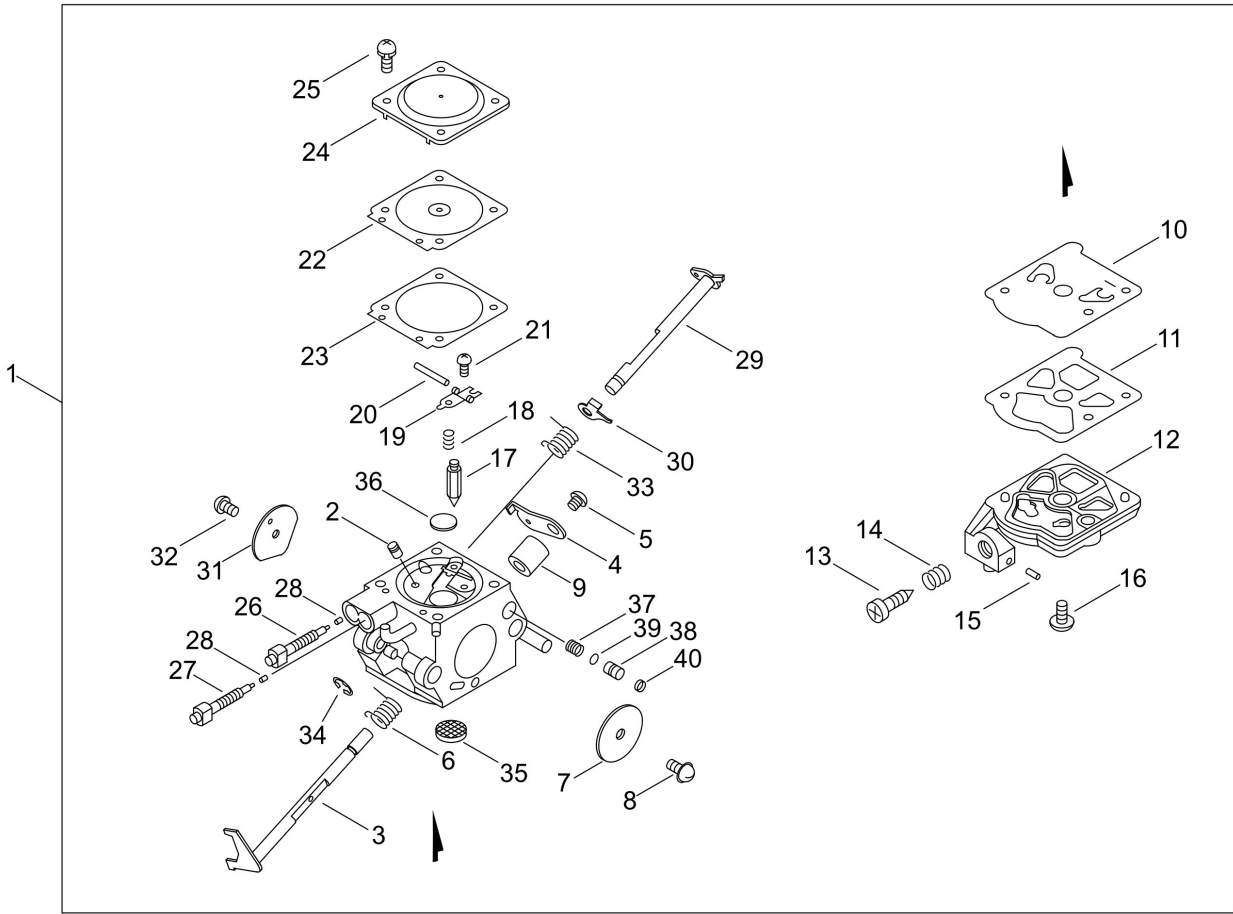

Illustration Carburettor C1Q-2690

Nr.	Antal	Kod	Beskrivning	Bilaga	Anmärkningar
1	1	A021004400	Carburetor, DIAPHRAGM		
2	1	P005003590	NOZZLE CHECK VALVE		
3	1	P005003600	SHAFT ASY, THROTTLE		
4	1	P005003610	LEVER, THROTTLE		
5	1	12534813930	BOLT		
6	1	P005000790	SPRING, THRT. RETURN		
7	1	P005003620	VALVE, THROTTLE		
8	1	12531413930	BOLT		
9	1	P005003630	COLLAR		
10	1	P005001110	DIAPRAGM, PUMP		
11	1	12532508360	GASKET, PUMP		
12	1	P005003180	COVER, PUMP		
13	1	12534408560	Adjusting screw HC-1600, PB-46LN, PB-6000, SRM-2010		
14	1	12533333330	SPRING, IDLE ADJUST		
15	1	12537813930	COLLAR		
16	1	12531013930	BOLT		
17	1	12533708260	VALVE, INLET NEEDLE		
18	1	12532211520	Spring		
19	1	12532308260	ARM VALVE		
20	1	12533813930	PIN,METERING ARM		
21	1	12533913930	BOLT		
22	1	P005003190	COVER, PUMP		
23	1	P005003200	GASKET, METERING		
24	1	P005003210	COVER, METERING		
25	4	P005003220	SCREW		
26	1	P005002370	NEEDLE, HIGH SPEED		
27	1	P005002380	NEEDLE, IDLE		
28	2	12536312820	RETAINER		
29	1	P005002390	SHAFT, CHOKE		
30	1	P005003050	LEVER, CHOKE		
31	1	P005003640	Choke valve CS-361WES		
32	1	12531451230	BOLT		
33	1	P005003650	SPRING, CHOKE RETURN		
34	1	12532715130	Clip, Pin		
35	1	P005000860	SCREEN, FUEL INLET		
36	1	P005002400	PLUG, WELCH		
37	1	P005003660	SPRING		
38	1	P005003670	PLUNGER		
39	1	P005003680	O-RING		
40	1	P005003690	PLUG