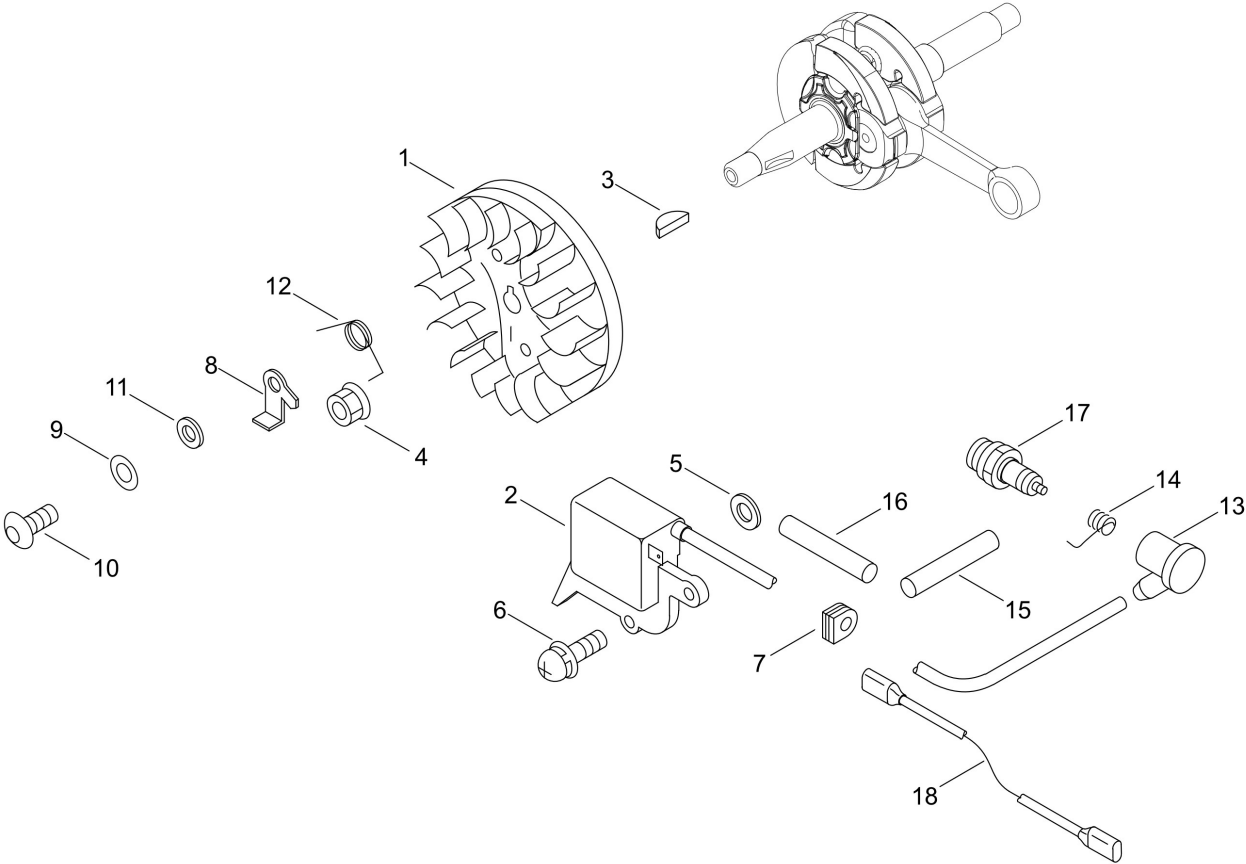

Illustration ignition

Nr.	Antal	Kod	Beskrivning	Bilaga	Anmärkning
1	1	A409001180	Rotor, Magneto		
2	1	P021048611	COIL IGNITION		
3	1	10014212330	KEY, WOODRUFF		
4	1	90051500008	NUT,FLANGE 8		
5	2	15011716430	SPACER		
6	2	90023805020	Screw 5*20		
7	1	15611004920	BUSHING		
8	2	A514000020	PAWL		
9	2	90060300005	WASHER 5		
10	2	V2030000080	Bolt		
11	2	17724704630	SPACER, RATCHET		
12	2	17723435430	SPRING, RETURN		
13	1	A4270000000	CAP, SPARK PLUG		
14	1	A4260000000	TERINAL, SPARKPLUG		
15	1	V475002390	Tube		
16	1	V475007430	TUBE		
17	1	A4250000000	SPARKPLUG		
18	1	V485000550	LEAD