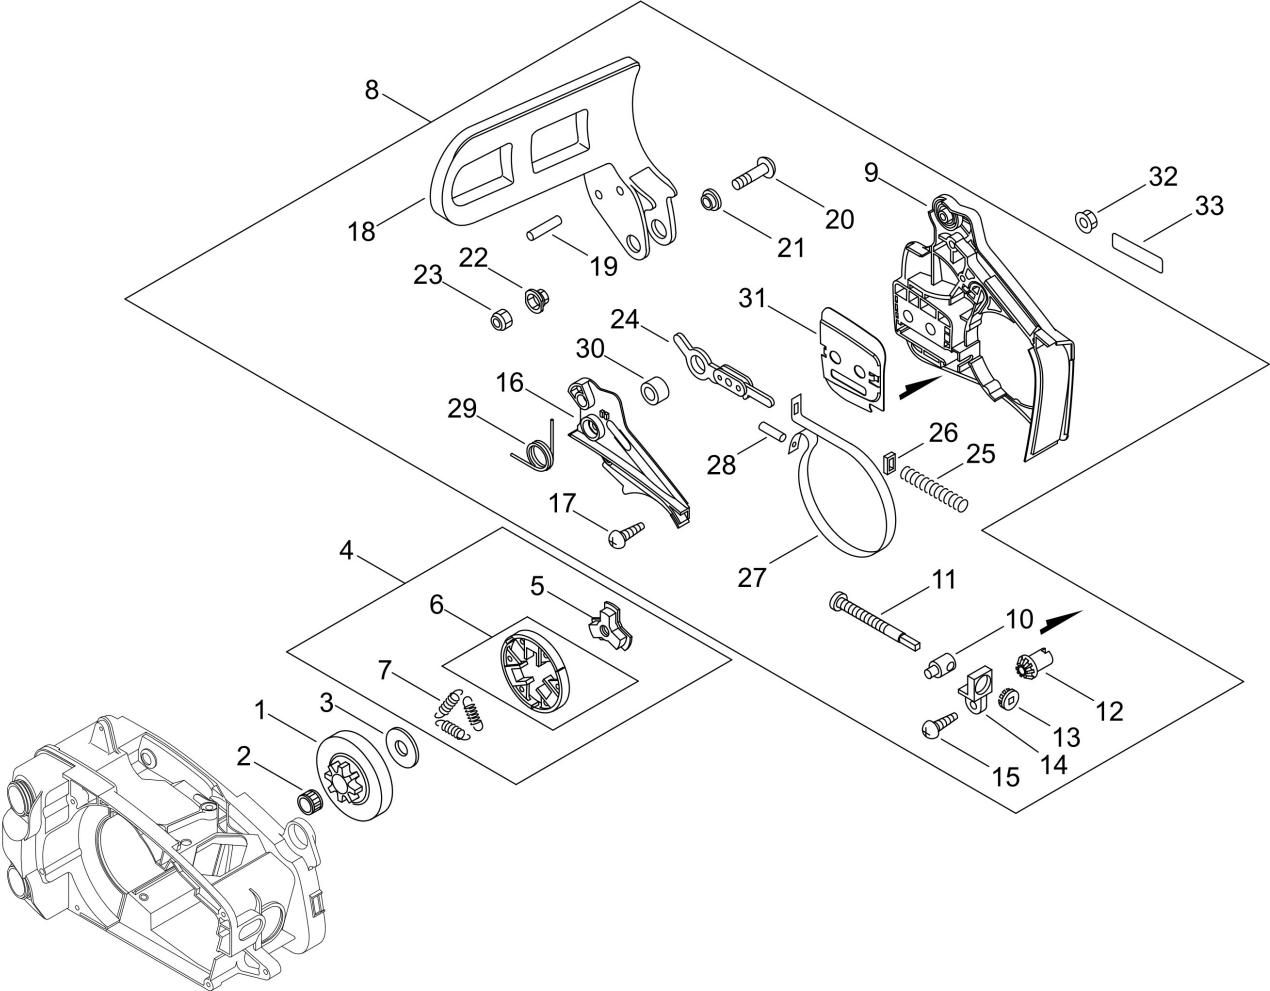

Illustration Clutch, chain brake, bar cover

Illustration Clutch, chain brake, bar cover

Nr.	Antal	Kod	Beskrivning	Bilaga	Anmärknningar
1	1	17500539133	DRUM, CLUTCH		
1	1	17500739233	DRUM, CLUTCH 1/4		Carving
2	1	V555000170	BEARING, NEEDLE		
3	1	A551000010	PLATE, CLUTCH		
4	1	A056000071	CLUTCH		
5	1	A552000020	HUB, CLUTCH		
6	1	P021005811	CLUTCH SHOE SET		
7	3	V451000470	SPRING, TENSION		
8	1	P021048620	BRAKE ASM, CHAIN		
9	1	C300000242	GUARD, SPROCKET		
10	1	C309000030	TENSIONER, CHAIN		
11	1	V203000041	BOLT, 5		
12	1	V651000001	GEAR, BEVEL		
13	1	V651000011	GEAR, BEVEL		
14	1	V355000140	COLLAR, 8		
15	1	90025304012	SCREW		
16	1	C345000084	COVER, BRAKE		
17	3	90025304012	SCREW		
18	1	C320000047	LEVER, BRAKE		
19	2	90033030260	ROLLER 3*26		
20	1	9131805032	SCREW		
21	1	43316739130	SPACER		
22	1	V353000060	COLLAR, 5		
23	1	90056250005	LOCKNUT 5		
24	1	C334000070	CONNECTOR, BRAKE		
25	1	V450000070	SPRING, COMPRESSION		
26	1	V376000450	SPACER		
27	1	C328000030	BAND, BRAKE		
28	1	9305030098	ROLLER		
29	1	V452000110	SPRING, TORSION		
30	1	43311635430	SPACER 8		
31	1	C305000091	PLATE, SPROCKET GUARD		
32	2	43301903933	NUT, FLANGE 6		
33	1	X502000340	LABEL, ECHO