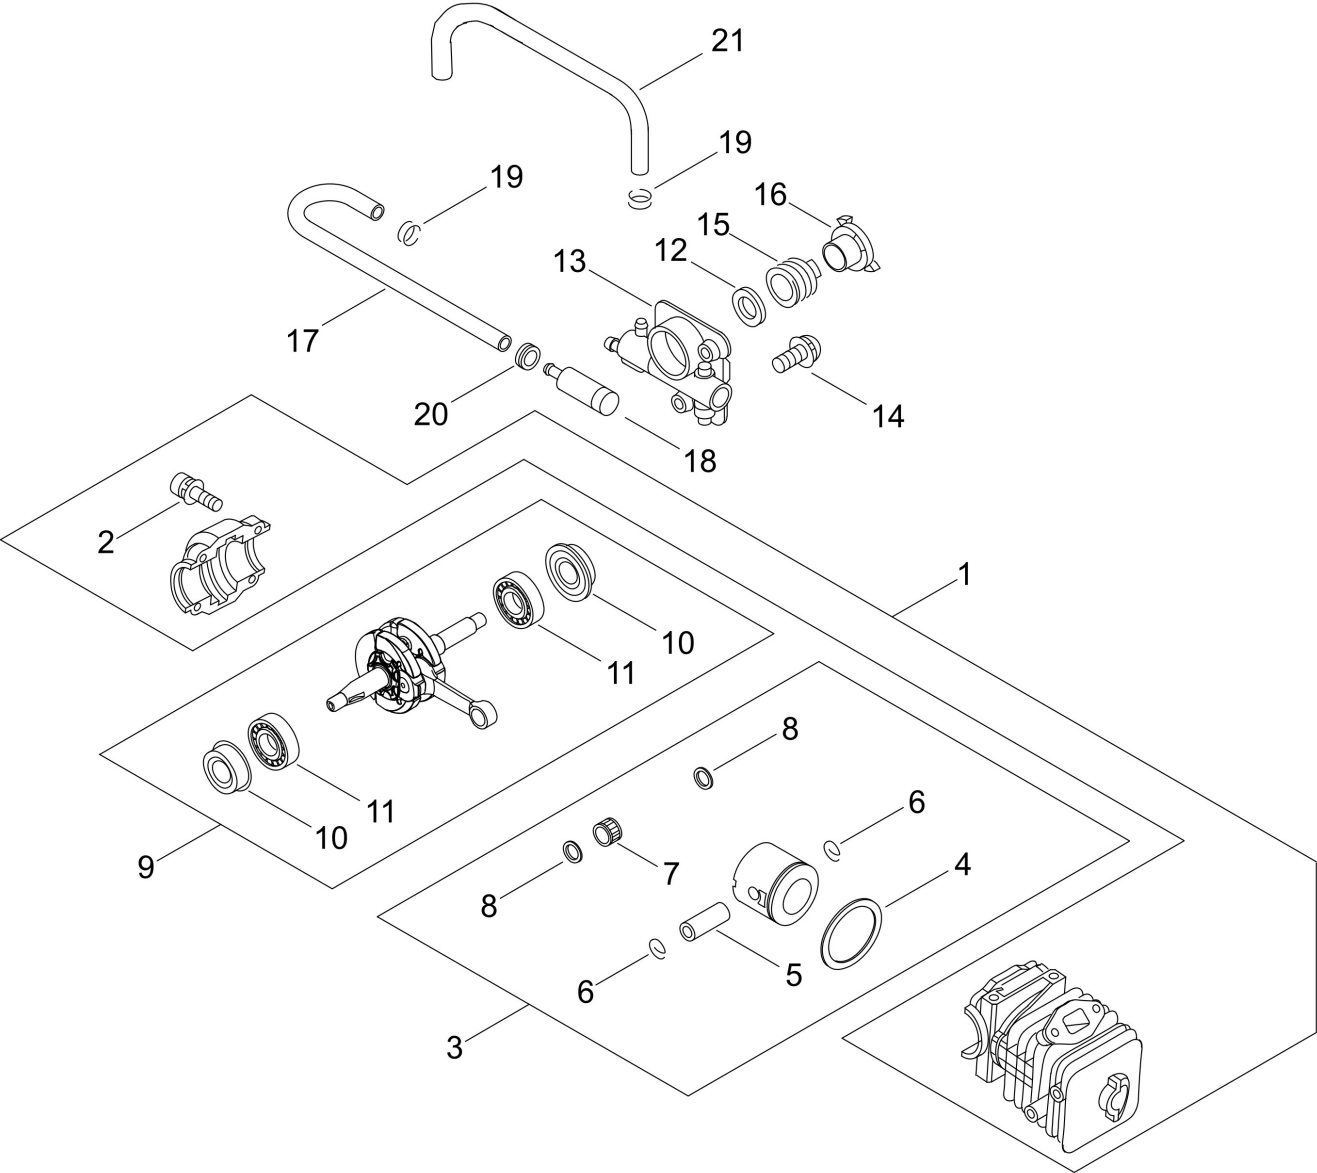

Illustration engine, crankcase, oil pump

Nr.	Antal	Kod	Beskrivning	Bilaga	Anmärknningar
1	1	P100006900	Cylinder with crankcase, CS-362WES		
2	4	90016205025	BOLT, H.S. 5*25		
3	1	P021045440	PISTON KIT		
4	1	A101000670	RING, PISTON		
5	1	10001315330	Pin, Piston		
6	2	10001504630	CIRCLIP, PISTON PIN		
7	1	V553000130	BEARING, NEEDLE 8		
8	2	10001460930	SPacer, Piston PIN		
9	1	P021039160	CRANKSHAFT ASY		
10	2	V505000011	SEAL.OIL 12		
11	2	9403536201	BEARING BALL		
12	1	V308000030	WASHER,CIRCULAR 11		
13	1	C022000020	AUTO-OILER-ASSEMBLY		
14	2	90023804012	SCREW 4*12		
15	1	V652000030	GEAR, WORM		
16	1	V356000290	COLLAR,10		
17	1	V471000741	Suction hose, 3x6x160, SRM-520ES, CS-350T		
18	1	P100001900	Oil Filter, 4510ES, 451s		
19	2	V490001230	CLIP		
20	1	13211501462	Gas tank sealing ring, CS-310ES/CS-352ES/CS-3510ES/ DCS-2500T/ES-255ES/PPT-2620 ES		
21	1	V471000761	Pipe