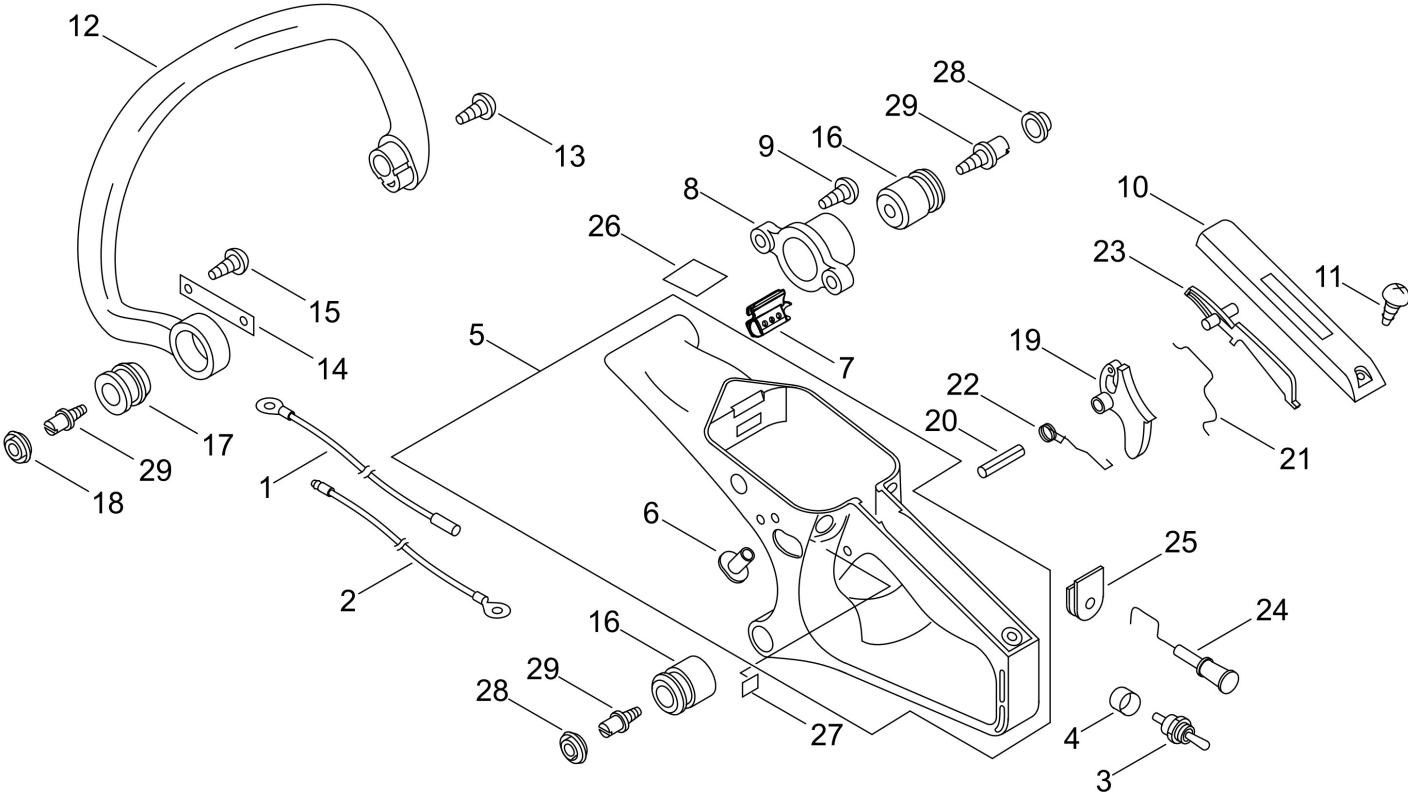

Illustration handles

Nr.	Antal	Kod	Beskrivning	Bilaga	Anmärkningar
1	1	V485000560	LEAD		
2	1	V485000571	LEAD		
3	1	16340038430	SWITCH, IGNITION		
4	1	A472000091	CASE, SWITCH		
5	1	C410000253	HANDLE, REAR		
6	2	13002033330	Nut		
7	1	V142000020	Dust cover, CS-350WES/CS-351WES/CS-360 WES/ CS-361WES		
8	1	V424000000	SLEEVE, CUSHION		
9	2	90025304016	SCREW 4*16		
10	1	C411000001	LID, HANDLE		
11	1	90025304012	SCREW		
12	1	C400000321	HANDLE, FRONT		
13	2	90025305020	SCREW 5*20		
14	1	C617000200	Stopper		
15	1	90025304008	Screw(iron) M4x8		
16	2	V400000070	CUSHION,4		
17	1	V401000120	CUSHION,5		
18	1	10091814330	CAP. CUSHION		
19	1	C450000141	TRIGGER, THROTTLE		
20	1	90034540025	TENSIONER, CHAIN		
21	1	C454000110	Rod, Throttle		
22	1	V452000260	SPRING, THR.RETURN		
23	1	17809037930	LOCKOUT, T. CONTROL		
24	1	A241000060	KNOB, CHOKE		
25	1	V130000010	GROMMET, CHOKE		
26	1	89034539231	LABEL, CAUTION		
27	1	89015739131	LABEL, SWITCH		
28	2	10091815130	CAP		
29	3	V202000020	BOLT,4