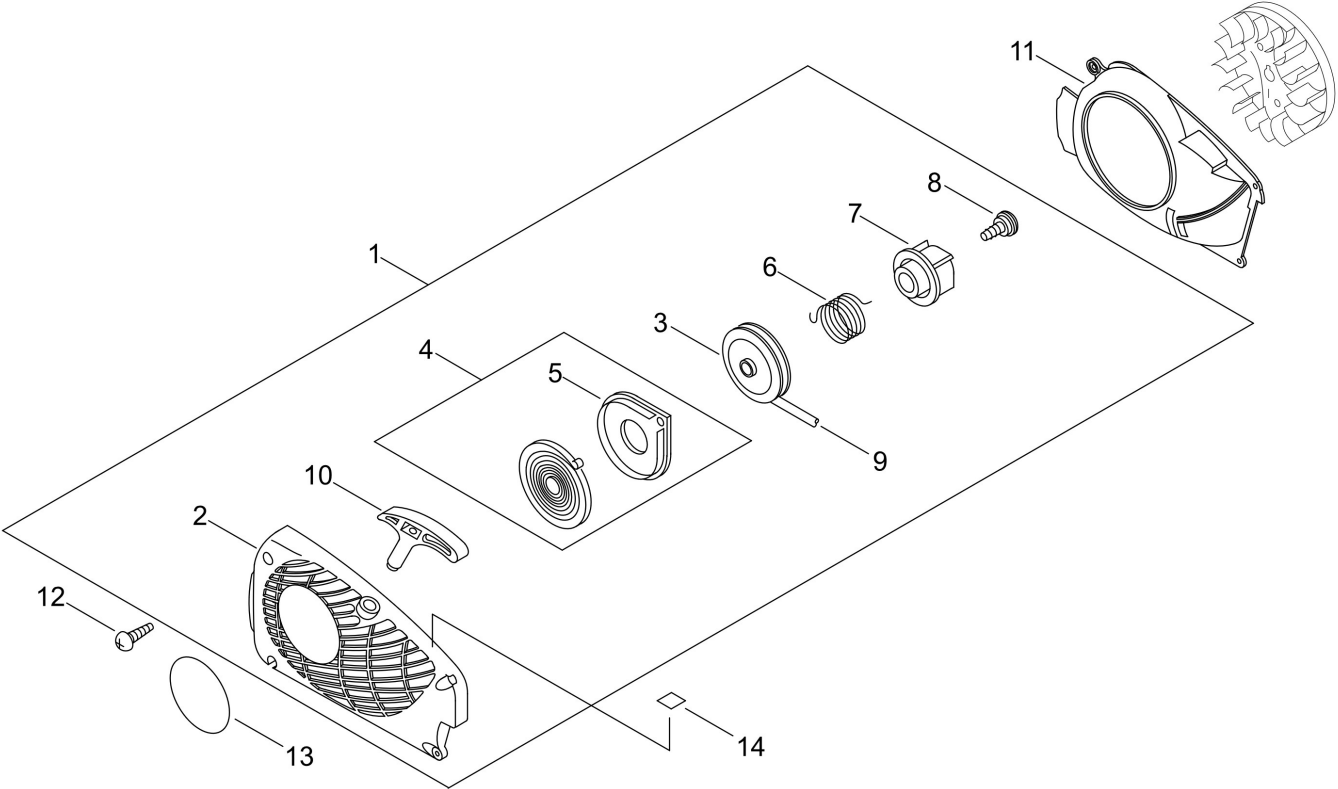

Illustration Starter, Assy

Nr.	Antal	Kod	Beskrivning	Bilaga	Anmärkningar
1	1	A051003010	STARTER, RECOIL		
2	1	P022039160	CASE, STARTER		
3	1	A506000460	REEL ROPE		
4	1	P022001330	SPRING KIT, REWIND		
5	1	P022033280	SPRING, CASE		
6	1	V452001320	SPRING, TORSION		
7	1	A507000110	CATCHER, PAWL		
8	1	17723661830	SCREW		
9	1	P022008440	ROPE, STARTER		
10	1	P022005891	GRIP, STARTER		
11	1	A172002190	COVER, FAN		
12	4	90025604016	SCREW 4*16		
13	1	X502000780	LABEL, ECHO		
14	1	X505000181	LABEL, CAUTION