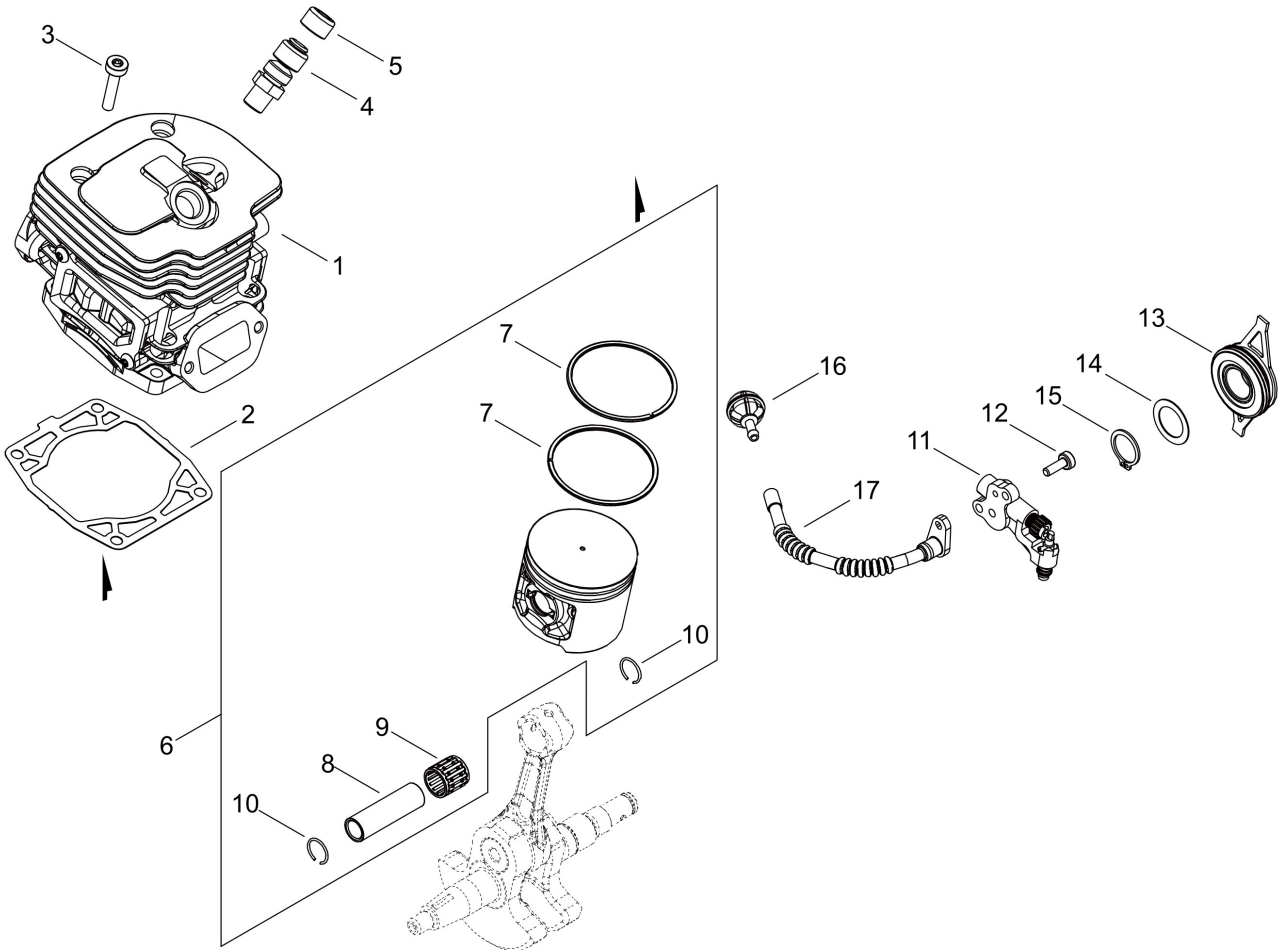

Illustration engine, oil pump

Nr.	Antal	Kod	Beskrivning	Bilaga	Anmärkningar
1	1	P100009400	Cylinder, CS-7310SX		
2	1	V100000900	Gasket cylinder, CS-7310SX		
3	4	V805000220	BOLT, TORX 5		
4	1	A014000130	Decompression Valve, CS-7310SX/CSG-7410ES/EC741S	TI_Y2021-698	
5	1	V141000090	GROMMET, PLUG		
6	1	P100009410	Piston cpl. CS-7310SX		
7	2	A101000790	Piston ring, CS-7310SX Ø51x10.2x2.1		
8	1	V610000040	Piston pin, CS-7310SX 12x9x39.8		
9	1	V557000080	Needle bearing CS-7310SX 12x15x14.8/15		
10	2	V580000000	RING, END		
11	1	C022000220	oil pump. 501SX, CS501SX		
12	2	V804000050	BOLT, TORX 4		
13	1	V652000300	Oil pump drive CS-7310SX		
14	1	V311000090	WASHER, SQUARE		
15	1	90070100015	Circlip 15		
16	1	43620514730	STRAINER, OIL		
17	1	V470002370	Oil hose, CS-7310SX