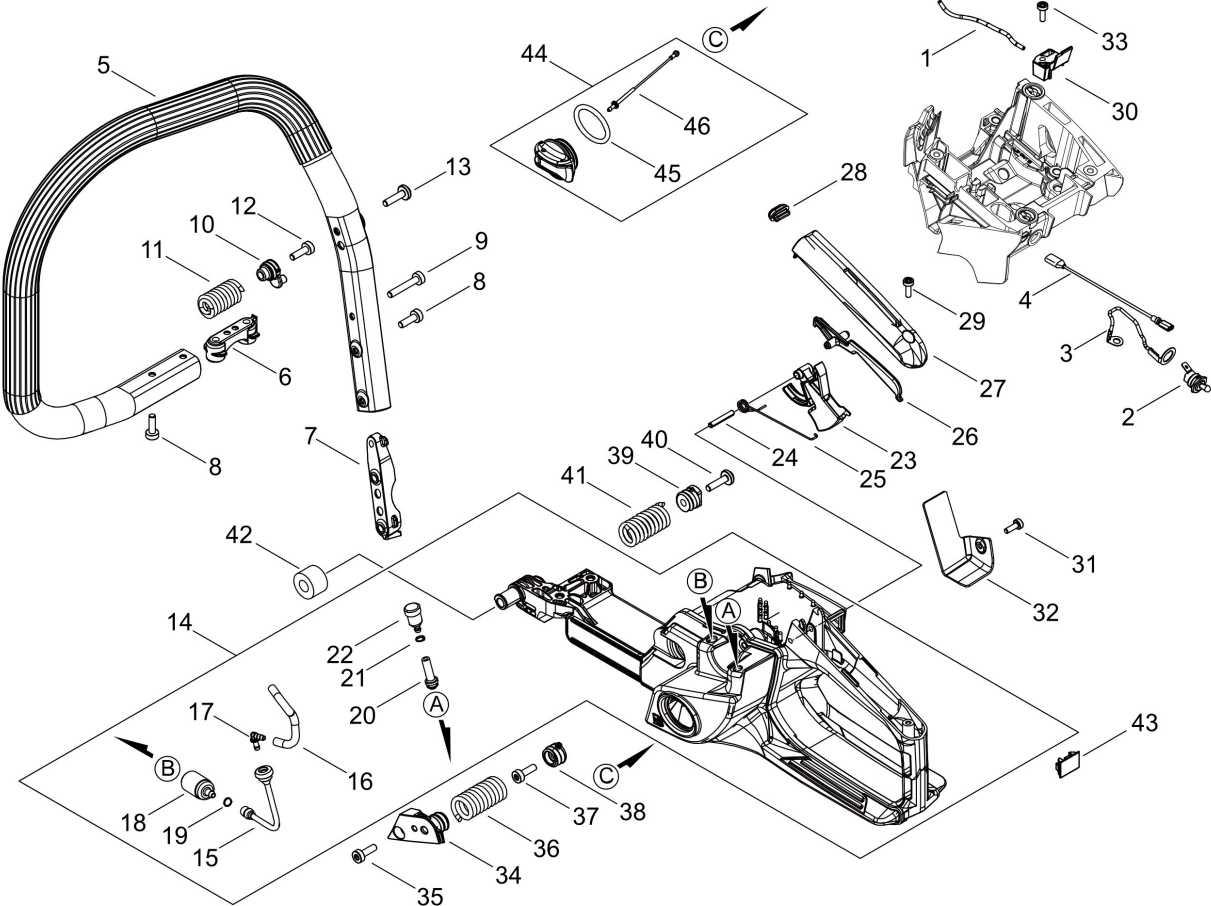

Illustration handles

Nr.	Antal	Kod	Beskrivning	Bilaga	Anmärkningar
1	1	V430005290	Throttle cable, CS-7310SX		
2	1	A440003490	On/Off switch, CS-7310SX		
3	1	V485003490	Cable CS-7310SX L90		
4	1	V485003500	Cable CS-7310SX L312		
5	1	C400001750	Front handle, CS-7310SX		
6	1	C405000650	Lower Holder, Front Handle, CS-7310SX		
7	1	C405000660	Holder right, front handle, CS-7310SX		
8	4	V835000000	BOLT, TORX 5		
9	1	V805000360	Screw, TB-5x30 ALL 10.9, CS-7310SX		
10	1	V835000000	BOLT, TORX 5		
11	1	V450002410	Spring AV Dampening Handle, CS-7310SX		
12	1	V456000460	Holder, Spring CS-7310SX		
13	1	V806000000	BOLT, TORX 6		
14	1	P100009380	Rear handle with fuel tank, filter + hoses CS-7310SX		
15	1	V470001991	FUEL PIPE		
16	1	V471005680	Fuel line 3.5x6x75, CS-7310SX		
17	1	V186000530	AUTO-OILER ASY		
18	1	A369000460	STRAINER, FUEL		
19	1	V490000500	CLIP		
20	1	V470002410	Fuel line breather, CS-7310SX		
21	1	V490001230	CLIP		
22	1	13130056431	VENT ASSEMBLY, FUEL		
23	1	C450001120	Throttle, CS-7310SX		
24	1	90034540025	TENSIONER, CHAIN		
25	1	V452001970	Spring Throttle, CS-7310SX		
26	1	C460000660	Throttle lockout CS-7310SX		
27	1	C411000300	Cover, handle, rubber, CS-7310SX		
28	1	V420005580	Damper Grip, CS-7310SX		
29	1	V804000000	BOLT, TORX 4		
30	1	C480000240	Throttle Cable Feedthrough, CS-7310SX		
31	1	V804000000	BOLT, TORX 4		
32	1	C302000100	Protective plate CS-7310SX		
33	1	V804000000	BOLT, TORX 4		
34	1	V456000450	Holder, damper spring CS-7310SX		
35	1	V835000000	BOLT, TORX 5		
36	1	V450002420	Spring AV dampening lower handle, CS-7310SX