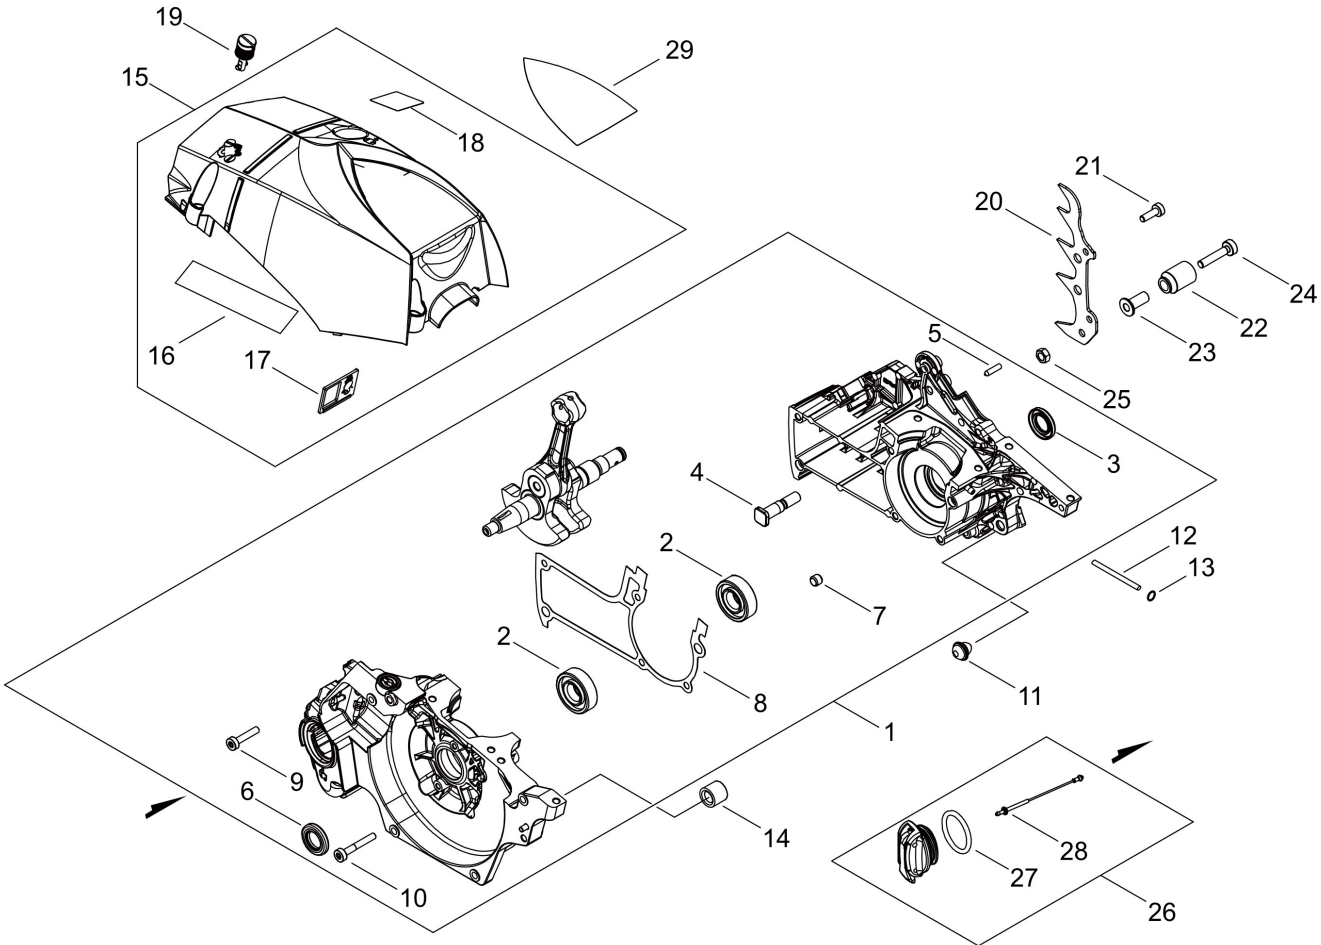

Illustration clutch, chain brake

Nr.	Antal	Kod	Beskrivning	Bilaga	Anmärkningar
1	1	C309000210	Spring Pin Rail, CS-7310SX		
2	1	V203002460	Bolt 5 chain tensioner, CS-7310SX		
3	1	V355000980	Guide, chain tensioning screw, CS-7310SX		
4	1	V356000940	Chain tensioning screw guide, CS-7310SX		
5	1	V652000270	Drive, oil pump CS-7310SX		
6	1	C316000100	Guide, chain tensioning screw, CS-7310SX		
7	1	V804000050	BOLT, TORX 4		
8	1	P100010090	Sprocket cover with stop claw, CS-7310SX		
9	1	C300001230	Sprocket cover with captive nuts, CS-7310SX		
10	2	V265000660	Nut M8x1.25x7.2 captive, sprocket cover CS-7310SX		
11	2	C301000010	Sprocket Guard, CS-7310SX		
12	2	V804000050	BOLT, TORX 4		
13	1	C302000110	Chip deflector rubber, CS-7310SX		
14	1	C304000340	Tree claw outside, CS-7310SX		
15	2	V805000130	BOLT, TORX 5		
16	2	90056000005	NUT, LOCK 5		
17	1	C305000550	Outer oil deflector, CS-7310SX		
18	1	C320000600	Chain brake lever, CS-7310SX		
19	1	V203002510	Bolt 5x12, chain brake lever CS-7310SX		
20	1	J211000430	BUSH		
21	1	V303000060	Disc 5.5x18x0.4, CS-7310SX		
22	1	V203002450	Shoulder bolt 5x12, chain brake lever, CS-7310SX		
23	1	V452001960	Spring, chain brake lever, CS-7310SX		
24	1	C345000740	Cover, brake band CS-7310SX		
25	3	V835000000	BOLT, TORX 5		
26	1	C334000111	Brake Levers CS-550/CS-600/CS-610/CS-620S X/CS-7310SX/598/600SX		
27	1	V356000470	COLLAR		
28	1	V450000740	SPRING, COMPRESSION		
29	1	V376000450	SPACER		
30	1	C328000370	Brake band, CS-7310SX		
31	1	V804000110	BOLT, TORX 4		
32	1	V805000150	BOLT, TORX 5		

Illustration clutch, chain brake

Nr.	Antal	Kod	Beskrivning	Bilaga	Anmärkning
33	1	A556001930	Clutch drum 3/8", CS-7310SX		
34	1	17503314731	SPROCKET, RIM 68210S		
35	1	A056000880	Coupling complete, CS-7310SX		
39	1	V555000010	BEARING, NEEDLE 10		
40	1	V307000520	WASHER,CIRCULAR 10		
41	1	V583000440	E-RING		
42	1	X502001240	Sticker "ECHO", CS-7310SX		