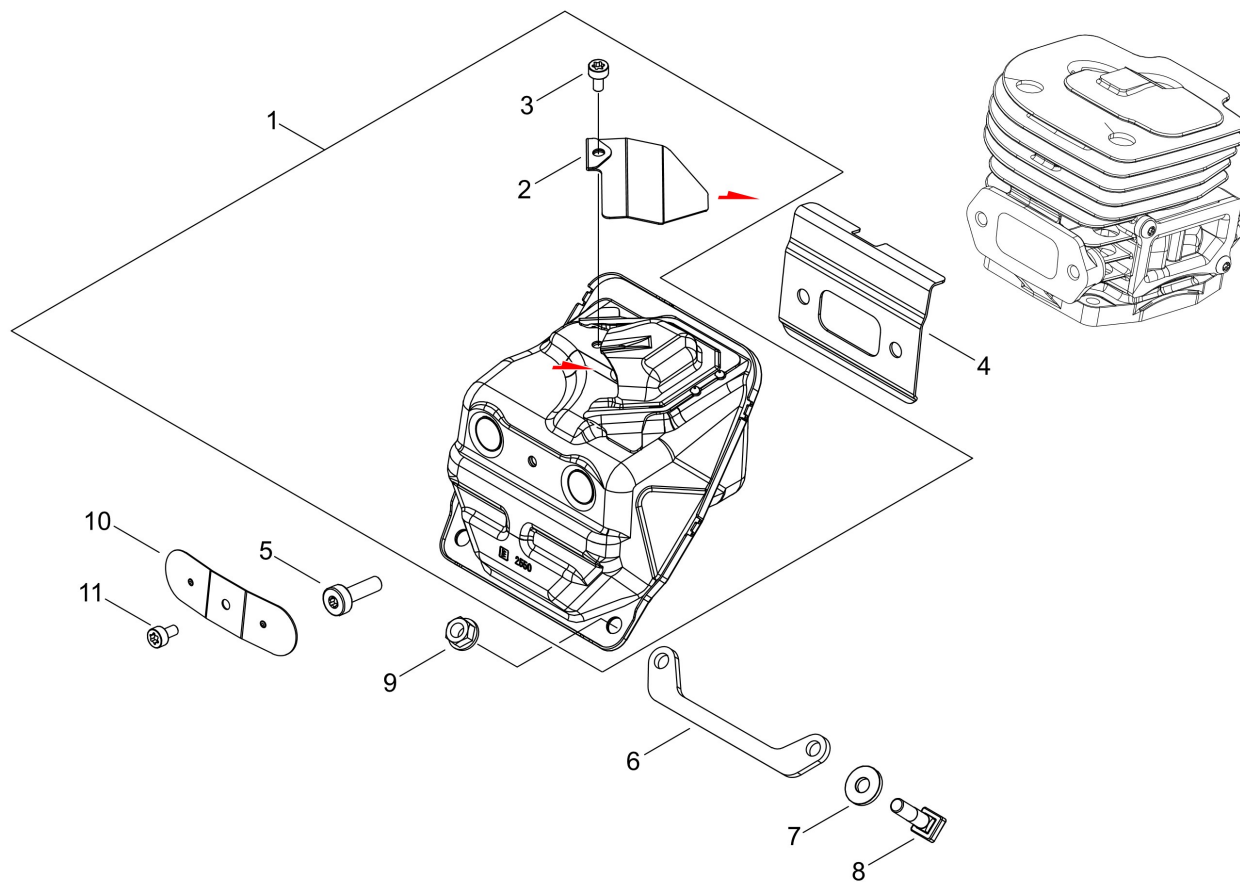

Illustration MUFFLER

Illustration MUFFLER

Nr.	Antal	Kod	Beskrivning	Bilaga	Anmärkningar
1	1	P100009450	Muffler, CS-7310SX		
2	1	A310000580	CS-7310SX spark arrestor screen		
3	1	V804000030	BOLT, TORX 4		
4	1	V104002540	Seal, exhaust CS-7310SX		
5	2	V806000010	BOLT, TPRX 5		
6	1	V150004750	Plate, Exhaust, CS-7310SX		
7	2	V304000540	Washer, exhaust CS-7310SX 6.3x16x2		
8	2	V204001880	Screw 6, Exhaust CS-7310SX		
9	2	90051500006	NUT,FLANGE 6		
10	1	A301000100	Plate, exhaust CS-7310SX		
11	1	V804000030	BOLT, TORX 4