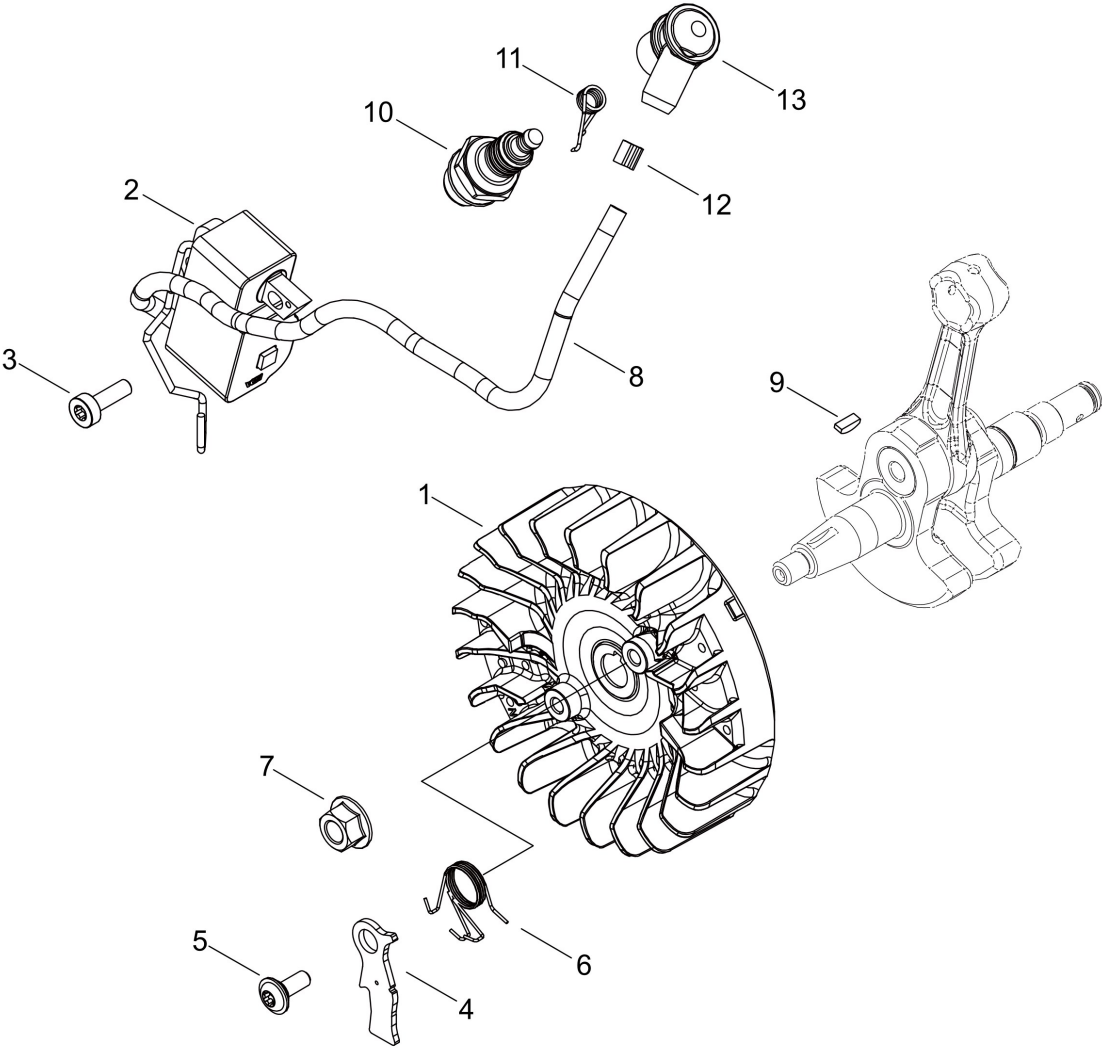

Illustration ignition

Nr.	Antal	Kod	Beskrivning	Bilaga	Anmärkningar
1	1	A409001420	Flywheel, CS-7310SX		
2	1	A411001950	Ignition Module CS-7310SX		
3	2	V805000150	BOLT, TORX 5		
4	2	A514000350	Starter pawl CS-7310SX		
5	2	V203002250	BOLT, 5		
6	2	V452001950	Spring starter pawl CS-7310SX/731SX		
7	1	90051500008	NUT,FLANGE 8		
8	1	V475009560	Grommet, ignition cable CS-7310SX 6x7.2x290		
9	1	10014230830	KEY, WOODRUFF		
10	1	A425000080	Spark plug BPMR8Y, CS-7310SX		
11	1	A426000050	SPRING SPARK PLUG		
12	1	V495003900	Tape CS-7310SX		
13	1	A427000190	CAP, SPARK PLUG