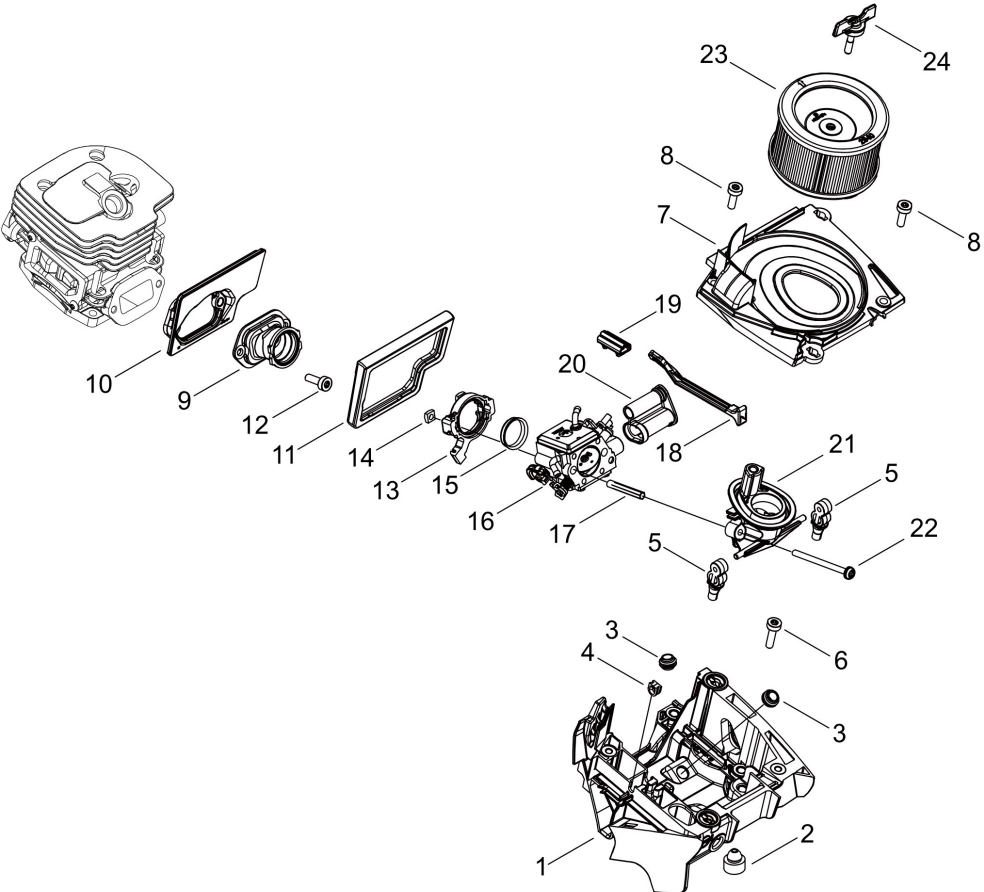

Illustration AIR CLEANER

Nr.	Antal	Kod	Beskrivning	Bilaga	Anmärkningar
1	1	A220000090	Housing, carburetor, CS7310SX		
2	1	V420003800	CUSHION		
3	2	V137000160	Seal fuel hose CS-7310SX		
4	1	V136000140	Sealing rubber cable grommet CS-7310SX		
5	2	V420005620	Dampener intake manifold CS-7310SX		
6	4	V835000030	BOLT, TORX 5		
7	1	A222000000	Gasket carburetor body Cs7310SX		
8	2	V805000150	BOLT, TORX 5		
9	1	A202000370	Flange, cylinder carburetor, CS-7310SX		
10	1	A200001280	Intermediate Flange, Intake Manifold Cylinder, CS-7310SX		
11	1	V420005610	Dampener intake manifold CS-7310SX		
12	2	V805000150	BOLT, TORX 5		
13	1	A206000070	Bracket, intake manifold CS-7310SX		
14	2	9214004000	Nut M4, square		
15	1	V361000580	Ring, carburetor CS-7310SX 20.2x23.3x5		
16	1	A021005260	Carburettor CS-7310SX/731SX		
17	2	V352000340	Sleeve, carburetor CS-7310SX/731SX		
18	1	A241000410	Choke lever CS-7310SX		
19	1	V130000190	Guide grommet, choke lever CS-7310SX		
20	1	V131000230	Rubber grommet adjusting needles, carburetor CS-7310SX		
21	1	A204000280	Manifold, air cleaner carburetor CS-7310SX		
22	2	V202000790	Screw, M4x55, carburetor CS-7310SX		
23	1	A226002370	Air Filter, CS-7310SX		
24	1	M613000330	Knob, air cleaner mount CS-7310SX