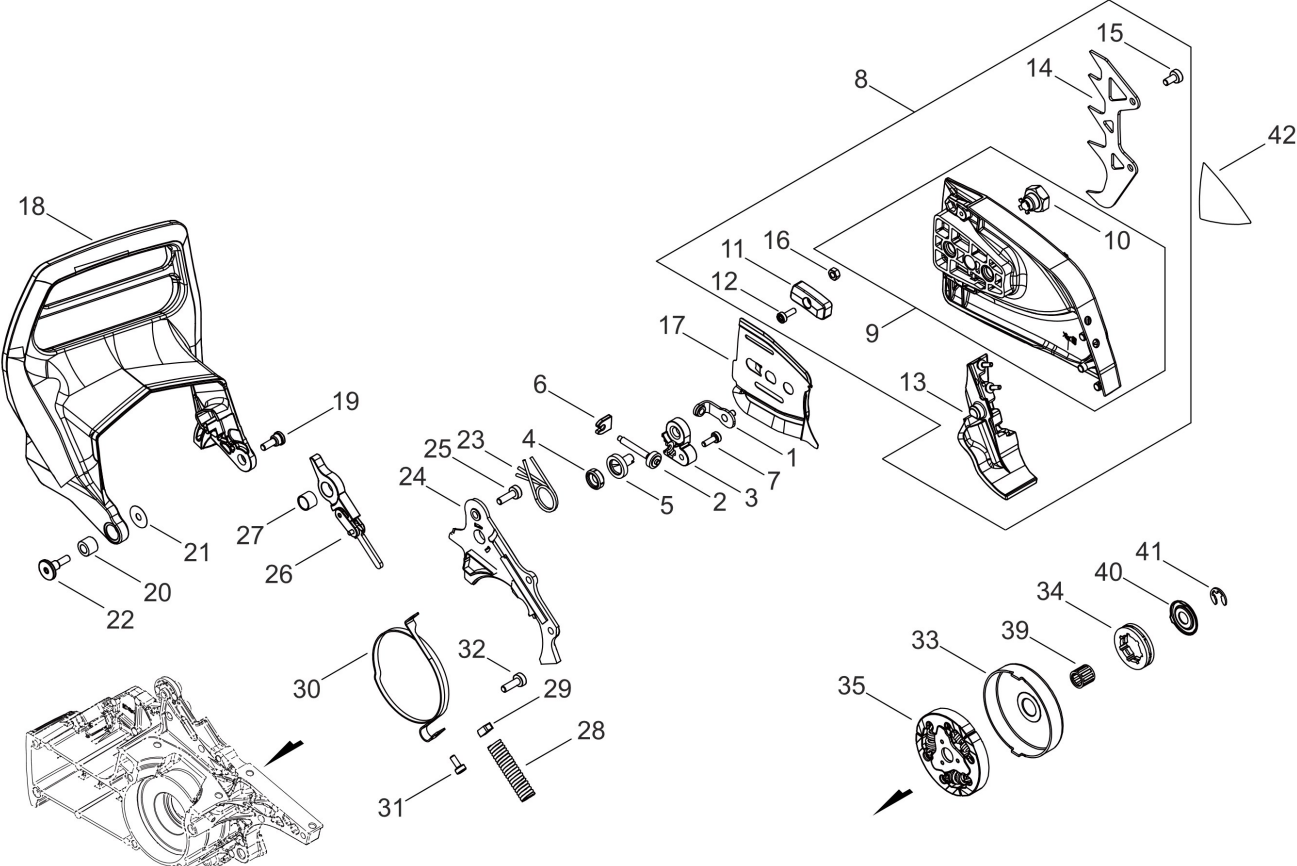

Illustration clutch, chain brake

Nr.	Antal	Kod	Beskrivning	Bilaga	Anmärkningar
1	1	C309000210	Spring Pin Rail, CS-7310SX		
2	1	V203002460	Bolt 5 chain tensioner, CS-7310SX		
3	1	V355000980	Guide, chain tensioning screw, CS-7310SX		
4	1	V356000940	Chain tensioning screw guide, CS-7310SX		
5	1	V652000270	Drive, oil pump CS-7310SX		
6	1	C316000100	Guide, chain tensioning screw, CS-7310SX		
7	1	V804000050	BOLT, TORX 4		
8	1	P100010090	Sprocket cover with stop claw, CS-7310SX		
9	1	C300001230	Sprocket cover with captive nuts, CS-7310SX		
10	2	V265000660	Nut M8x1.25x7.2 captive, sprocket cover CS-7310SX		
11	2	C301000010	Sprocket Guard, CS-7310SX		
12	2	V804000050	BOLT, TORX 4		
13	1	C302000110	Chip deflector rubber, CS-7310SX		
14	1	C304000340	Tree claw outside, CS-7310SX		
15	2	V805000130	BOLT, TORX 5		
16	2	90056000005	NUT, LOCK 5		
17	1	C305000550	Outer oil deflector, CS-7310SX		
18	1	C320000600	Chain brake lever, CS-7310SX		
19	1	V203002510	Bolt 5x12, chain brake lever CS-7310SX		
20	1	J211000430	BUSH		
21	1	V303000060	Disc 5.5x18x0.4, CS-7310SX		
22	1	V203002450	Shoulder bolt 5x12, chain brake lever, CS-7310SX		
23	1	V452001960	Spring, chain brake lever, CS-7310SX		
24	1	C345000740	Cover, brake band CS-7310SX		
25	3	V835000000	BOLT, TORX 5		
26	1	C334000111	Brake Levers CS-550/CS-600/CS-610/CS-620S X/CS-7310SX/598/600SX		
27	1	V356000470	COLLAR		
28	1	V450000740	SPRING, COMPRESSION		
29	1	V376000450	SPACER		
30	1	C328000370	Brake band, CS-7310SX		
31	1	V804000110	BOLT, TORX 4		
32	1	V805000150	BOLT, TORX 5		