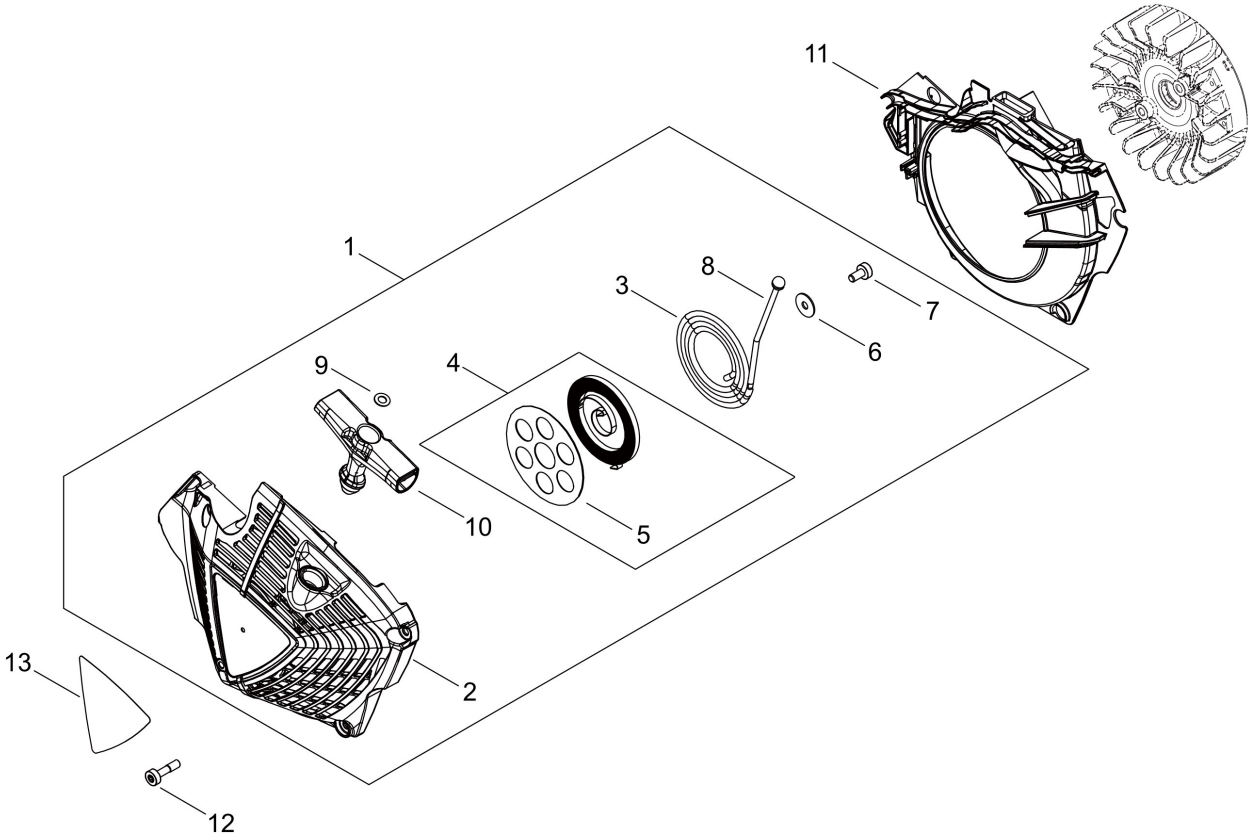

Illustration cutting set, tool

Nr.	Antal	Kod	Beskrivning	Bilaga	Anmärkningar
1	1	X602000080	TOOL, WRENCH		
2	1	X605000190	TOOL, L WRENCH		
3	1	KE-5015-3872EXL	Saw chain - 50cm 72 drive links, pitch 3/8", EXL		
3	1	KE-6015-3884EXL	Saw chain - 60cm 3/8" 1.5mm 84 drive links, pitch 3/8", EXL		
3	1	KE-7015-3892EXL	Saw chain - 70cm 3/8" 1.5MM 92 drive links, pitch 3/8"		
4	1	S-50R73-58-3/8	Chain bar 50 cm / 72 drive links (1.5) 3/8"		
4	1	S-60R73-58-3/8	Chain bar 60 cm / 84 drive links (1.5) 3/8"		
4	1	S-70R73-58-3/8	Chain bar 70cm / 92 drive links (1.5) 3/8"		
5	1	X490000720	Rail guard 50 cm, CS-7310SX		
5	1	X490000710	Rail guard 60 cm, CS-7310SX		
5	1	X490001110	Rail guard orange, 75 cm, CS-7310SX		