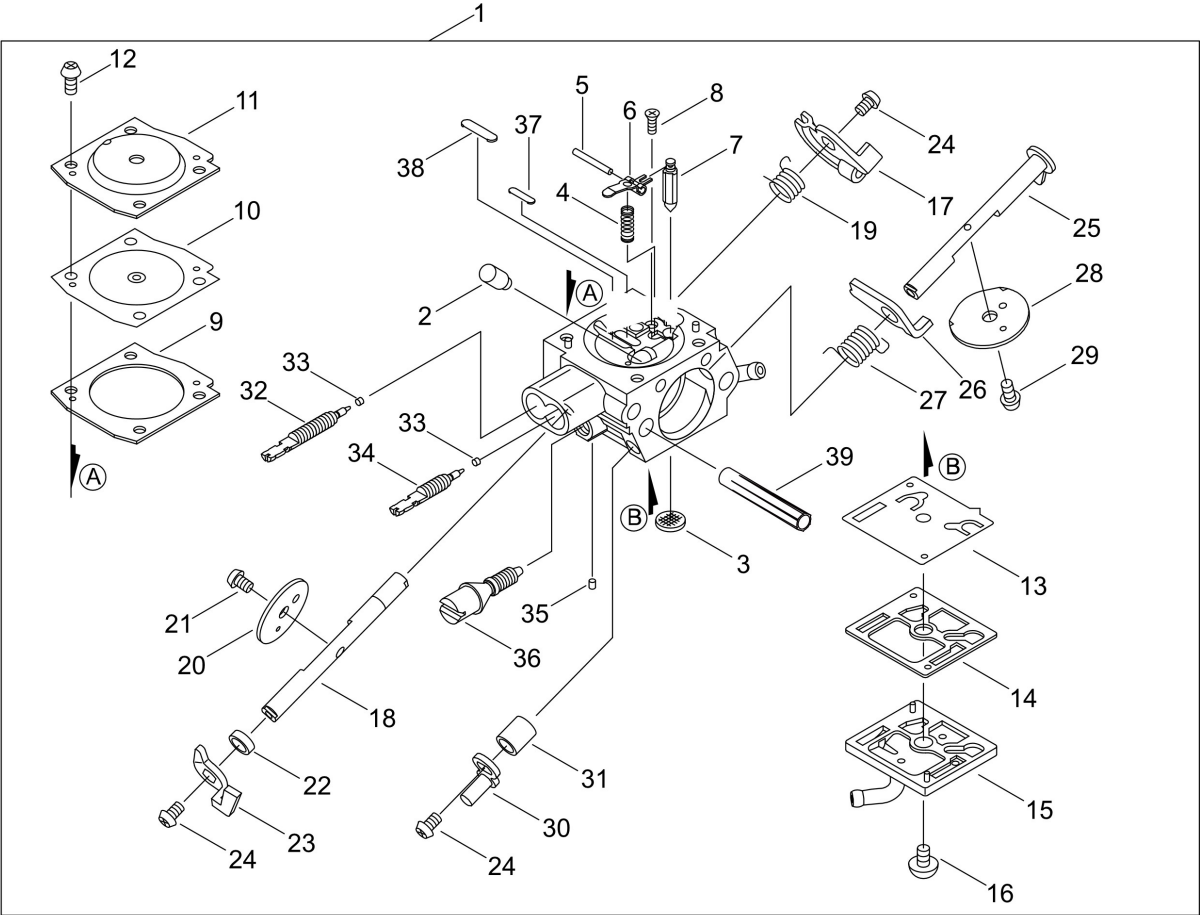

Illustration CARBURETOR

Illustration CARBURETOR

Nr.	Antal	Kod	Beskrivning	Bilaga	Anmärkningar
1	1	P200001230	Carburettor CS-7310SX/731SX		
2	1	P005004390	Nozzle, carburetor CS-7310SX		
3	1	P005000860	SCREEN, FUEL INLET		
4	1	P005004400	Spring valve arm, CS-7310SX		
5	1	12533813930	PIN,METERING ARM		
6	1	P005004560	Valve arm carburetor CS-7310SX		
7	1	12533706960	VALVE, INLET NEEDLE		
8	1	P005004550	Screw, valve arm, carburetor CS-7310SX		
9	1	P005004570	Gasket, carburetor CS-7310SX		
10	1	P005004580	Diaphragm, carburetor CS-7310SX		
11	1	P005001850	Cover, carburetor CS-7310SX		
12	4	12534452130	SCREW		
13	1	P005004590	Pump diaphragm, carburetor CS-7310SX		
14	1	P005001430	Seal, pump side, carburetor CS-7310SX		
15	1	P005004410	Pump side cover, CS-7310SX		
16	1	P005004420	Bolt, cover, pump side, carburetor CS-7310SX		
17	1	P005004430	Throttle lever, carburetor CS-7310SX		
18	1	P005004440	Shaft, throttle body, carburetor CS-7310SX		
19	1	P005004450	Throttle shaft spring, CS-7310SX		
20	1	P005004460	Throttle body, carburetor CS-7310SX		
21	1	P005003170	SCREW		
22	1	P005004600	Sleeve, throttle shaft carburetor CS-7310SX		
23	1	P005004470	Lever, throttle valve carburetor CS-7310SX		
24	3	12534813930	BOLT		
25	1	P005004480	Shaft, choke valve, carburetor CS-7310SX		
26	1	P005004490	Choke lever, carburetor CS-7310SX		
27	1	P005004610	Choke shaft spring, CS-7310SX		
28	1	P005004500	Choke flap, carburetor CS-7310SX		
29	1	12531451230	BOLT		
30	1	P005004510	Choke lever, carburetor CS-7310SX