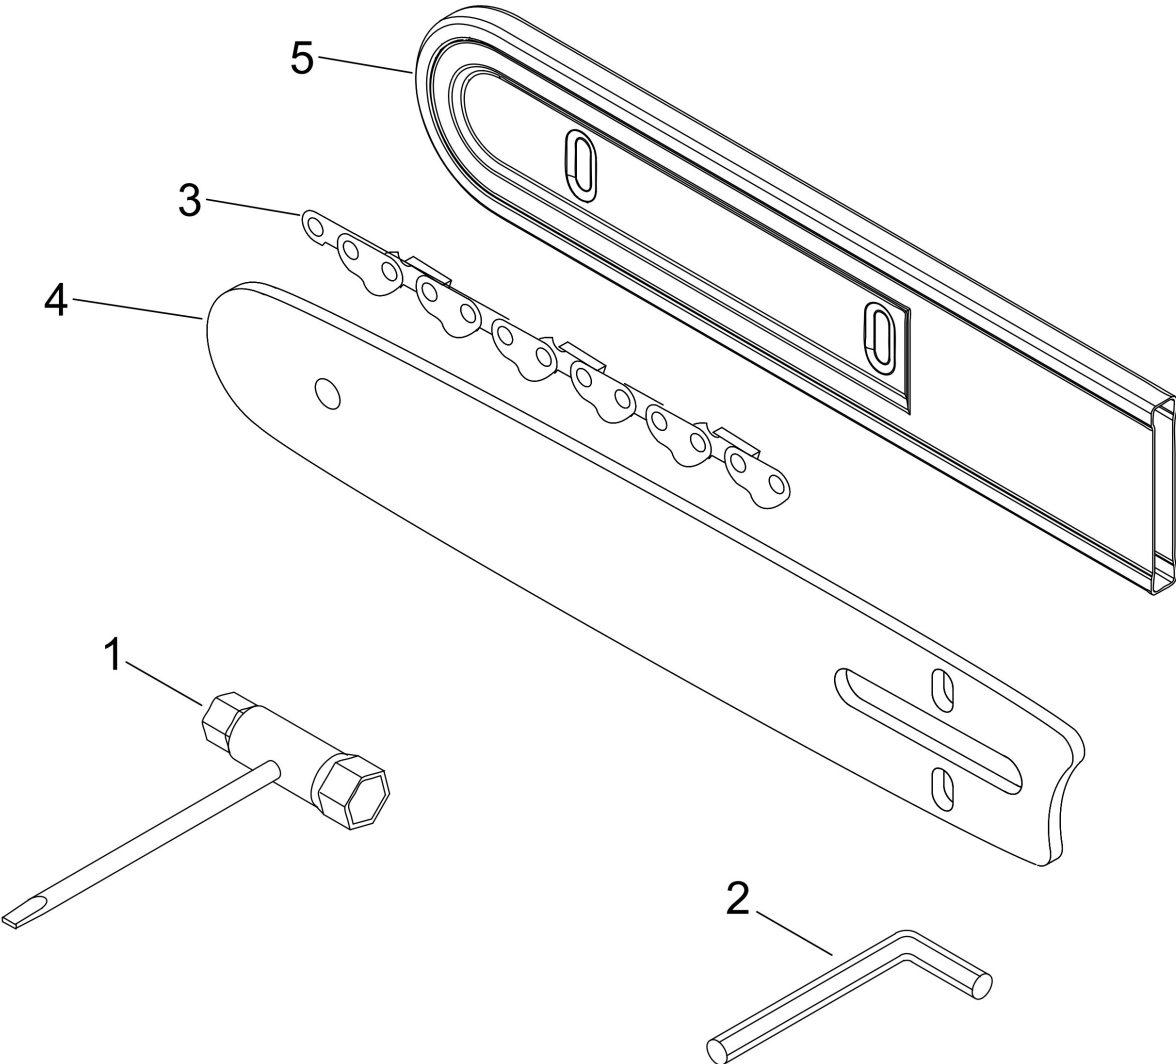

Illustration cutting set, tool

Nr.	Antal	Kod	Beskrivning	Bilaga	Anmärkningar
1	1	X602000080	TOOL, WRENCH		
2	1	X605000190	TOOL, L WRENCH		
3	1	KE-5015-3872EXL	Saw chain - 50cm 72 drive links, pitch 3/8", EXL		
3	1	KE-6015-3884EXL	Saw chain - 60cm 3/8" 1.5mm 84 drive links, pitch 3/8", EXL		
3	1	KE-7015-3892EXL	Saw chain - 70cm 3/8" 1.5MM 92 drive links, pitch 3/8"		
4	1	S-50R73-58-3/8	Chain bar 50 cm / 72 drive links (1.5) 3/8"		
4	1	S-60R73-58-3/8	Chain bar 60 cm / 84 drive links (1.5) 3/8"		
4	1	S-70R73-58-3/8	Chain bar 70cm / 92 drive links (1.5) 3/8"		
5	1	X490000720	Rail guard 50 cm, CS-7310SX		
5	1	X490000710	Rail guard 60 cm, CS-7310SX		
5	1	X490001110	Rail guard orange, 75 cm, CS-7310SX		