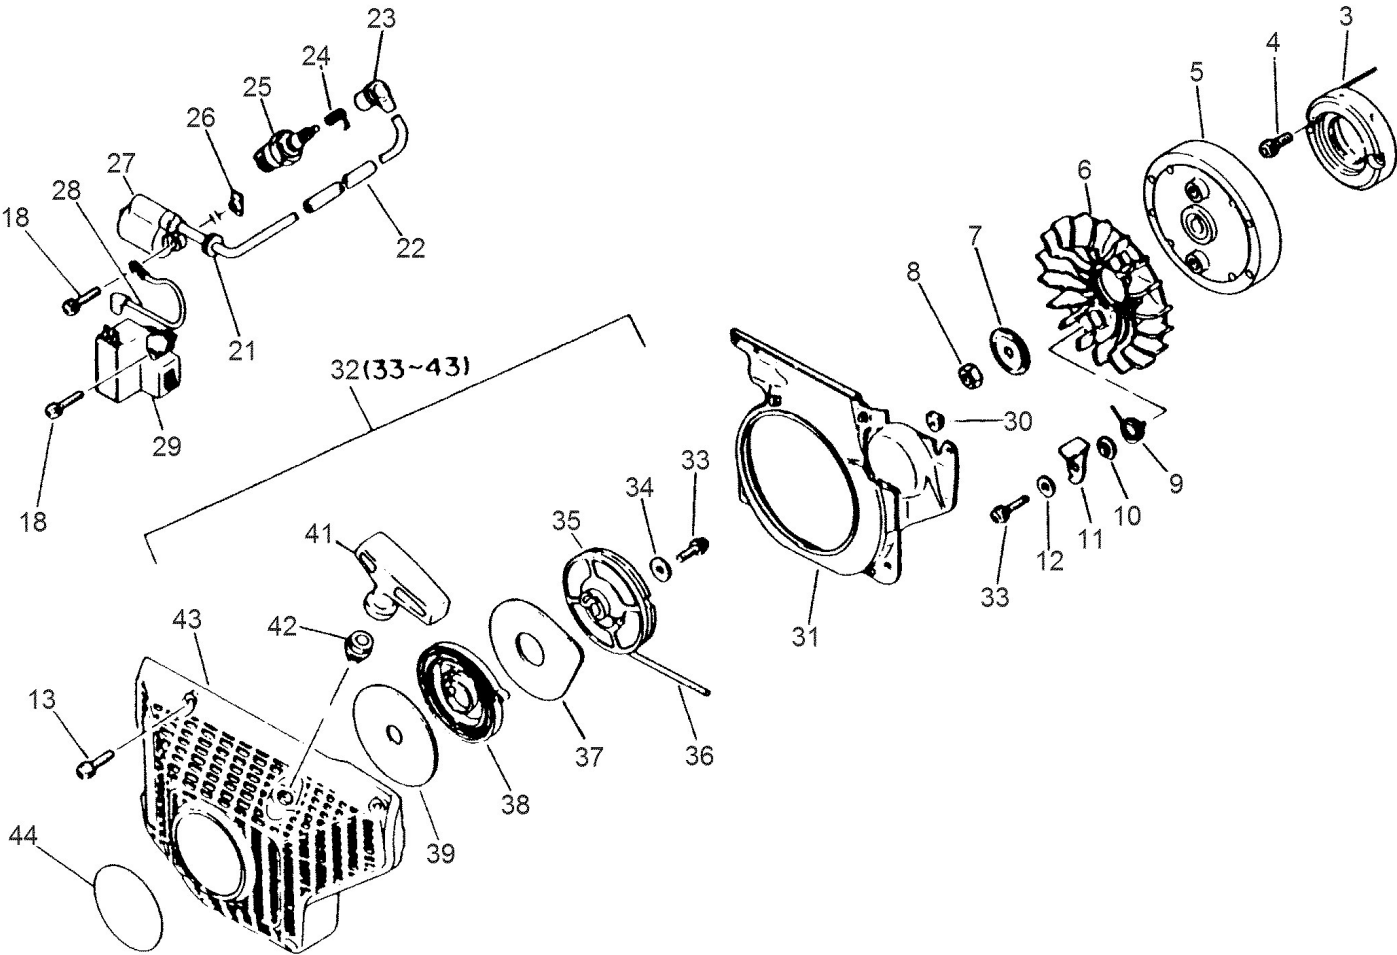

Illustration starter, ignition

Illustration starter, ignition

Nr.	Antal	Kod	Beskrivning	Bilaga	Anmärkningar
3	1	15663832130	Coil, Stator		
4	2	90028104016	BOLT		
5	1	15680032130	ROTOR		
6	1	10152119830	Fan, Cooling		
7	1	10014319830	WASHER		
8	1	90050000008	NUT 8		
9	2	17723419830	Spring, Return		
10	2	17724719830	COLLAR		
11	2	17721814530	PAWL, STARTER		
12	2	90060300005	WASHER 5		
13	2	90028105016	bolt		
18	4	90028104020	Screw 4*20		
21	2	15011200310	bushing		
22	1	15661119830	protective cover		
23	1	15901203433	CAP, SPARK PLUG		
24	1	15901103432	COIL, SPARK PLUG		
25	1	15901716431	spark plug		
26	1	15661830130	NUT		
27	1	15662630130	COIL, IGNITION		
28	1	15663030130	Lead		
29	1	15660130130	C.D. Ignition Module		
30	1	15611404920	GROMMET		
31	1	10153519830	Cover, Fan (Inner)		
32	1	17720019830	Starter, Assy		
33	1	90028105014	BOLT		
33	2	90028105014	BOLT		
34	1	17721402830	Washer		
35	1	17721514531	Drum, Starter		
36	1	17722619830	ROPE, STARTER		
37	1	17724203930	PLATE, STARTER		
38	1	17722003930	SPRING, REWIND		
39	1	17722103930	PLATE, STARTER		
41	1	17722819830	Grip, Starter		
42	1	17722705020	Guide, Rope		
43	1	10150719830	CASE, STARTER		
44	1	89011217831	Lable