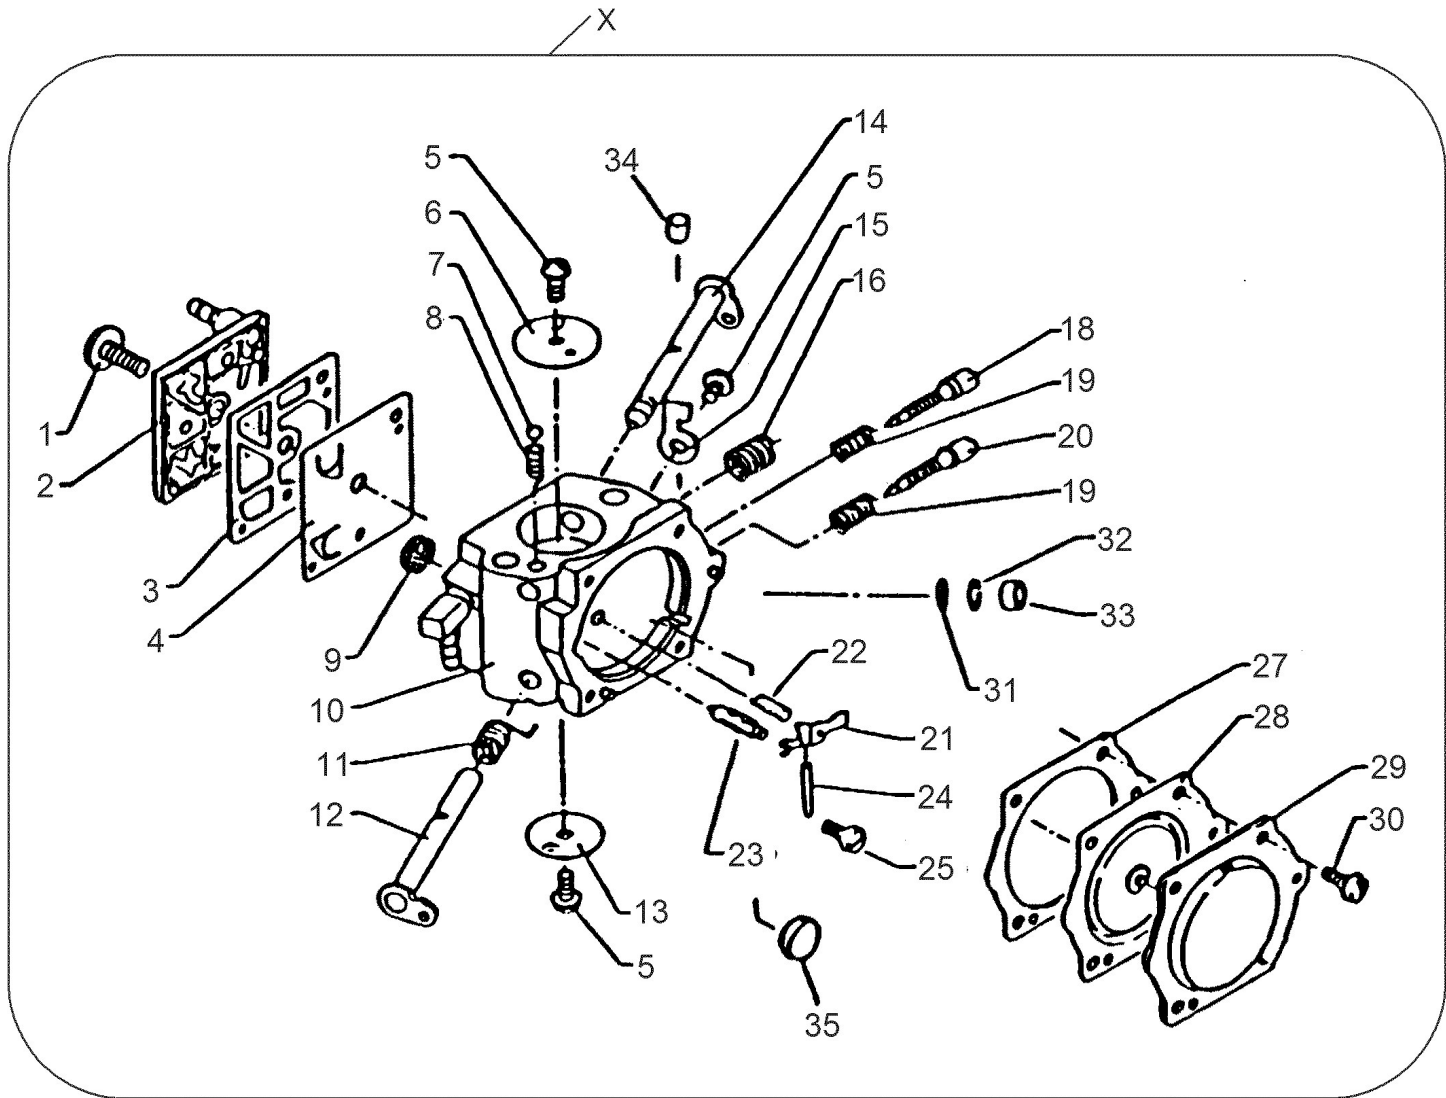

Illustration CARBURETOR

Illustration CARBURETOR

Nr.	Antal	Kod	Beskrivning	Bilaga	Anmärkningar
X	1	12300019833	CARBURETOR		
1	1	12311003930	SCREW, PUMP COVER		
2	1	12312419830	Cover, Fuel Pump		
3	1	12312512330	GASKET, FUEL PUMP		
4	1	12311212330	DIAPHRAGM, FUEL PUMP		
5	3	12311403930	BOLT		
6	1	12313217330	Valve, Choke		
7	1	12313610630	Ball. Choke Friction		
8	1	12313510630	SPRING		
9	1	12312610631	SCREEN, INLET		
10	1	36-888888	HONDA GX-160 ENGINE		
11	1	12311316130	Spring		
12	1	12311719830	Shaft, Throttle		
13	1	12311610530	CALVE, THROTTLE		
14	1	12313119830	SHAFT, CHOKE		
15	1	12315612330	STOP, THROTTLE		
16	1	12313311130	Spring		
18	1	12311818331	ADJUST SCREW		
19	2	12312103930	Spring		
20	1	12312018431	ADJUST SCREW		
21	1	12312318330	Body Assy, Pump		
22	1	12312211130	SPRING		
23	1	12313716130	Einlassventil		
24	1	12313803930	PIN, METERING LEVER		
25	1	12313903930	SCREW, PUMP COVER		
27	1	12314016131	GASKET, M. DIAPHRAGM		
28	1	12314116131	DIAPHRAGM		
29	1	12314217330	Cover		
30	4	12313002960	SCREW		
31	1	12316810631	Screen		
32	1	12316910630	Ring, Retaining		
33	1	12314617330	Plug, Cup		
34	1	12317815030	Plug, Friction		
35	1	12314610630	Grommet