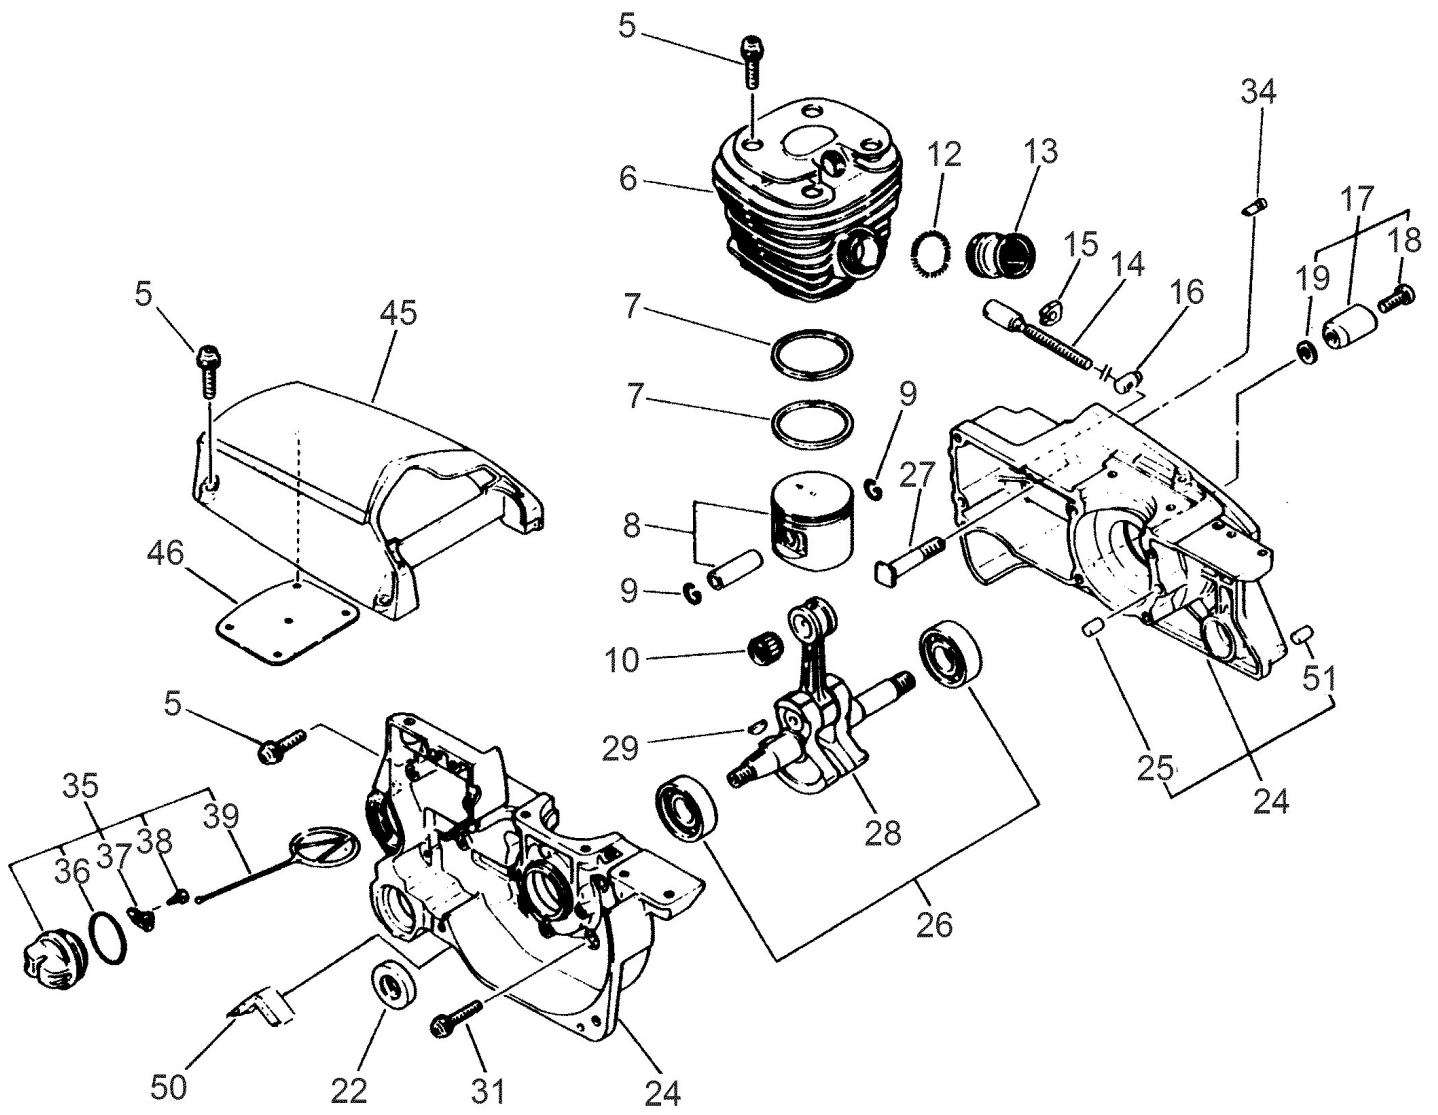

Illustration Motor, housing, covers

Nr.	Antal	Kod	Beskrivning	Bilaga	Anmärkningar
5	9	90028105020	BOLT		
6	1	10100519831	Cylinder CS-4000 production stopped !!		
7	2	10001119830	Ring, Piston		
8	1	10000319830	Piston Kit		
9	2	10001500120	GRIP RING		
10	1	10002019830	BEARING NEEDLE		
10	1	10002119830	BEARING NEEDLE		
10	1	10002219830	BEARING NEEDLE		
12	1	13051619830	TAPE		
13	1	13051019832	Adapter, Intake		
14	1	43301611031	SCREW, TENSIONER		
15	1	43302811030	CLIP		
16	1	43301403932	Tensioner		
17	1	43300019831	CATCHER KIT, CHAIN		
18	1	90028105020	BOLT		
19	1	90060000005	WASHER 5		
22	1	10021219830	Oilseal		
24	1	10030119832	CRANKCASE SET		
25	3	10021502830	Bolt		
26	1	10012119830	BEARING, BALL		
27	2	43301119830	BOLT		
28	1	10010019830	Crankshaft Assy		
29	1	10014212330	KEY, WOODRUFF		
31	4	90028105030	Screw 5*55		
34	1	90030120016	pin, cotter		
35	1	43600119832	CAP ASSY, OIL		
36	1	43601219830	O-ring CS-3600,-3900,-4601		
37	1	13105019830	HOLDER		
38	1	90025803008	Screw 4*8		
39	1	13105119830	Link		
45	1	10151430130	Cover, Cylinder (BL)		
46	1	10152019830	Cover		
50	1	10025319830	CUSHION		
51	1	90034550010	TENSIONER, CHAIN