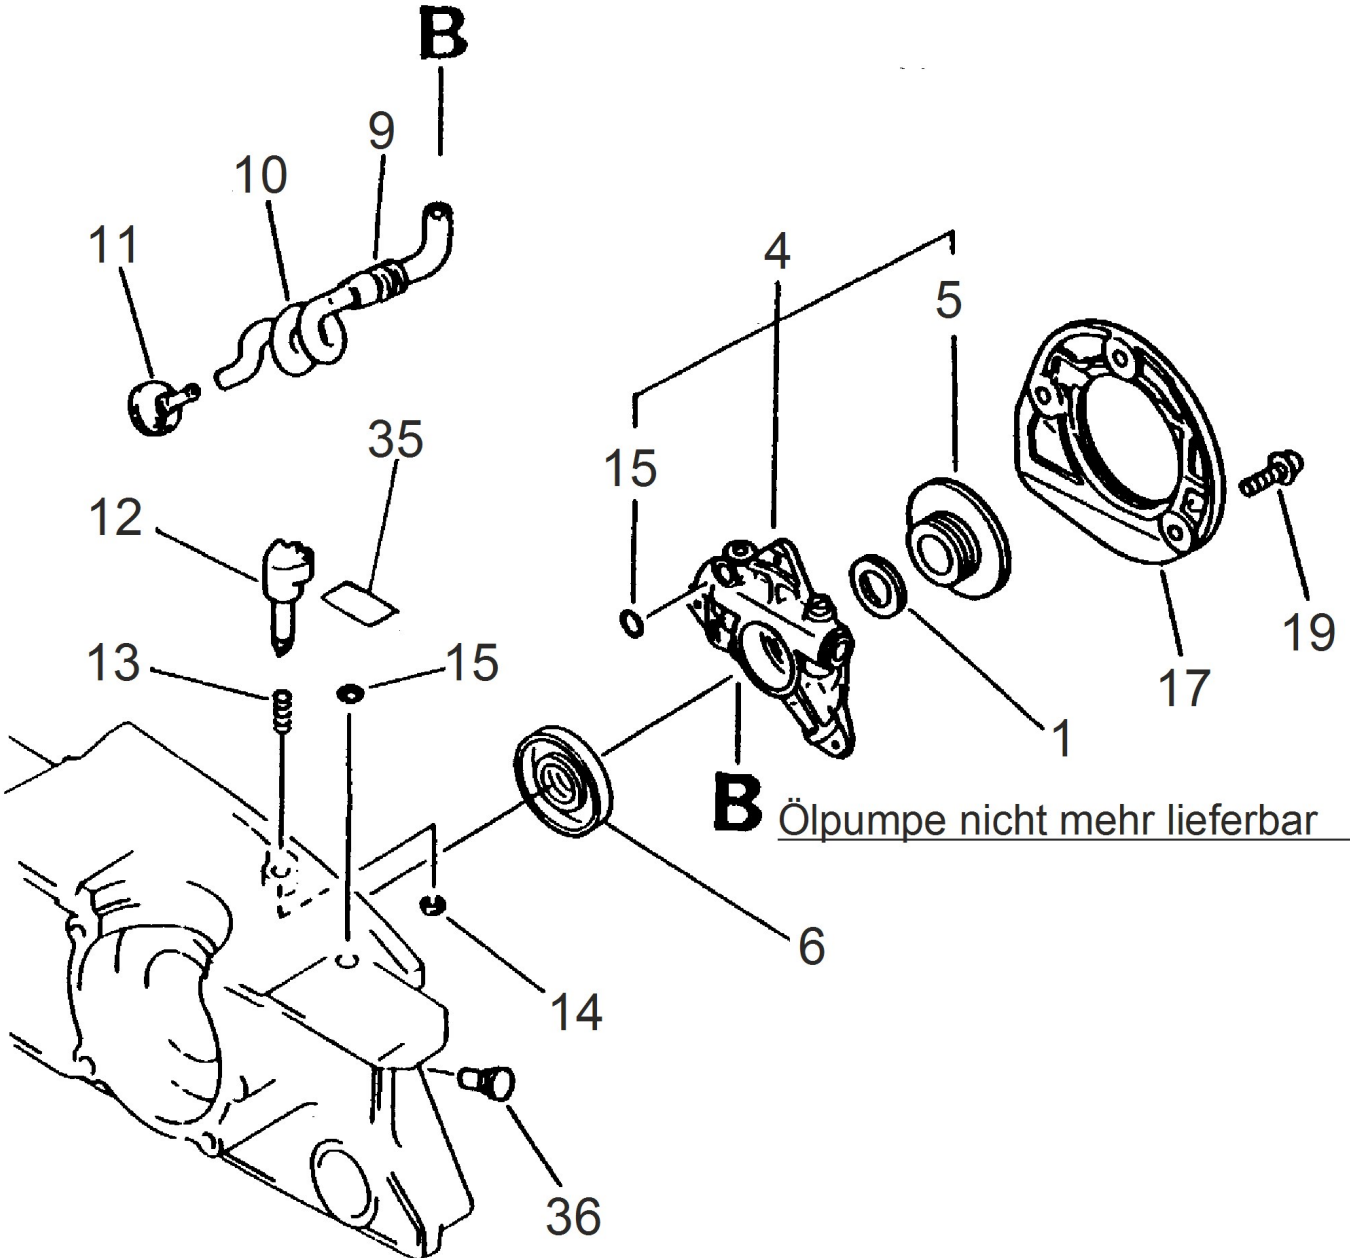

Illustration oil pump

Nr.	Antal	Kod	Beskrivning	Bilaga	Anmärkningar
1	1	10012719830	Washer, Adjusting		
4	1	43700032330	AUTO-OILER ASSY		
5	1	43706330130	Worm (S)		
6	1	10021232430	OILSEAL (L)		
9	1	13211512330	grommet		
10	1	43721019930	Pipe, Oil		
11	1	43620514730	STRAINER, OIL		
12	1	43703919831	PIN;CONTROL		
13	1	43701519830	Spring		
14	1	90070000003	E-Ring		
15	1	90072000003	O-Ring 3		
15	1	90072000003	O-Ring 3		
17	1	43760532430	Cover, Oil Pump		
19	3	90028104014	BOLT		
35	1	89015530130	Label, Caution		
36	1	10061030130	Cover