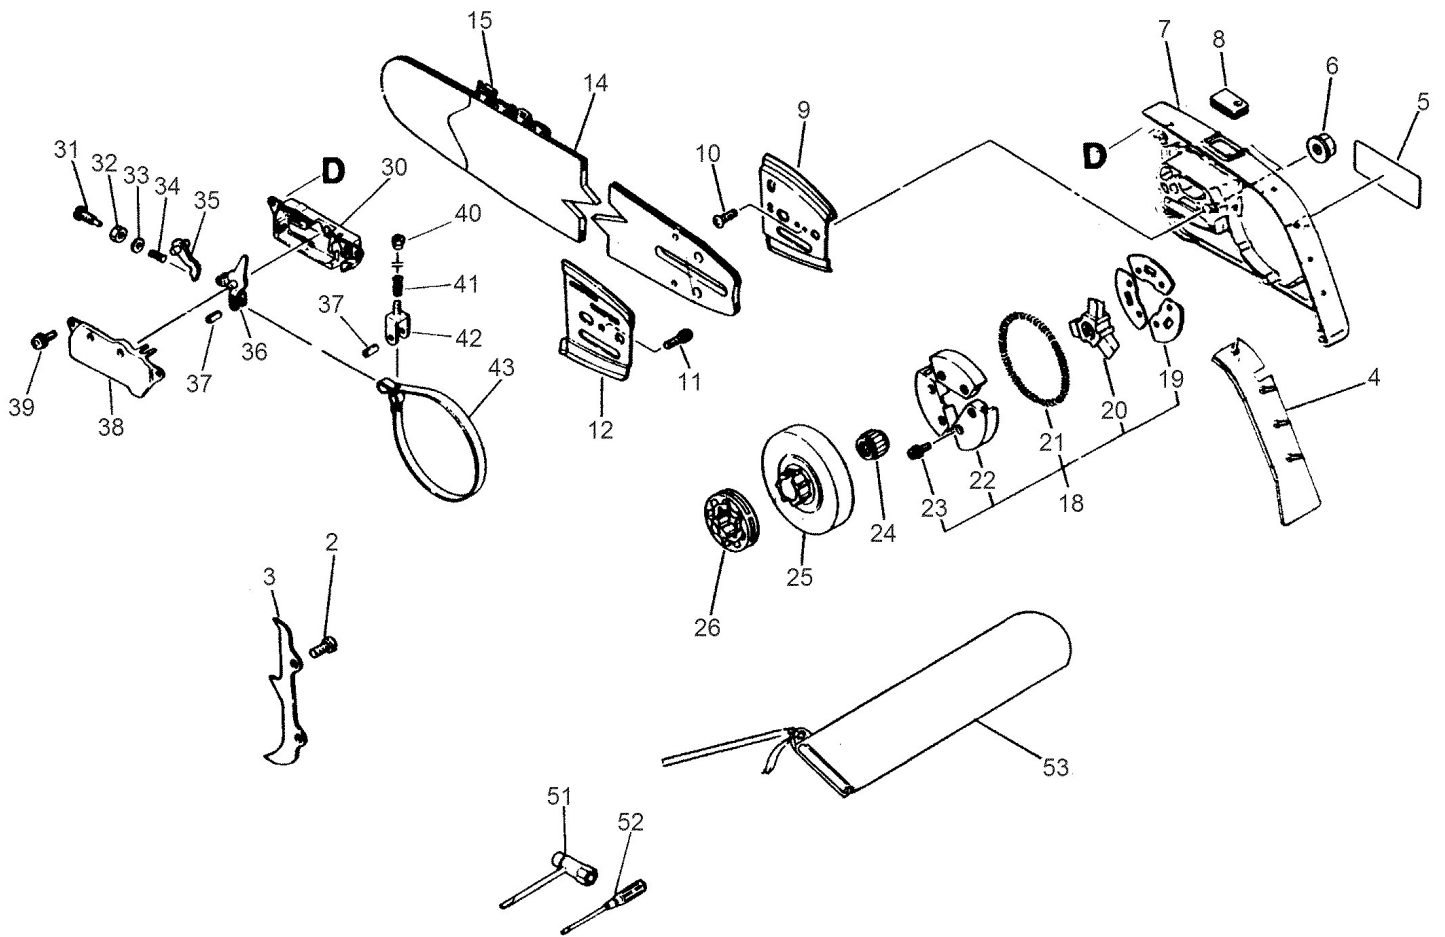

Illustration Clutch, chain brake, cutting unit

Illustration Clutch, chain brake, cutting unit

Nr.	Antal	Kod	Beskrivning	Bilaga	Anmärkningar
2	2	88021130130	BOLT		
3	1	88021030131	SPIKE		
4	1	43302519930	Pad		
5	1	89011818331	Lable		
6	1	43301912330	NUT, FLANGE 8		
7	1	43300219930	Guard, Sprocket (A)		
8	1	43331219930	Protection		
9	1	43301214533	PLATE GUIDE (OUTER)		
10	1	90024103006	BOLT		
11	1	90028104010	Screw 4*10		
12	1	43301319831	PLATE, GUIDE (INNER)		
14	1	43052130130	GUIDE BAR		
14	1	43051330130	Bar, Guide		
15	1	43172130130	Chain		
15	1	43171316630	Saw chain 38 cm GL 64 .325		
18	1	17500019830	ZBS.Coupling CS-4601		
19	3	17501919830	PLATE CLUTCH		
20	1	17501619830	HUB, CLUTCH		
21	1	17501819830	SPRING, CLUTCH		
22	1	17500219830	Shoe Clutch		
23	6	90028104008	Screw 4*8		
24	1	17501219830	BEARING NEEDLE		
25	1	17510519831	DRUM, CLUTCH		
26	1	17511412530	SPROCKET, RIM .325		
30	1	43330619930	Cover		
31	1	43313319930	BOLT		
32	1	90050200005	Nut 5 (3N)		
33	1	43316219930	Washer		
34	1	43312219930	Spring		
35	1	43320919930	LEVER		
36	1	43320819930	Lever, Brake		
37	2	90034040010	Pin, Spring 4*10		
38	1	43331019931	Cover		
39	2	90028104010	Screw 4*10		
40	1	43316919931	Nut, Adjusting		
41	1	43316119930	Spring		
42	1	43314219931	ADJUSTER ASSY		
43	1	43312319930	Band, Brake		
51	1	89541002830	WRENCH, W/S. DRIVER		
52	1	89581203930	DRIVER, SCREW 50		
53	1	89851314530	Chain guard 40cm