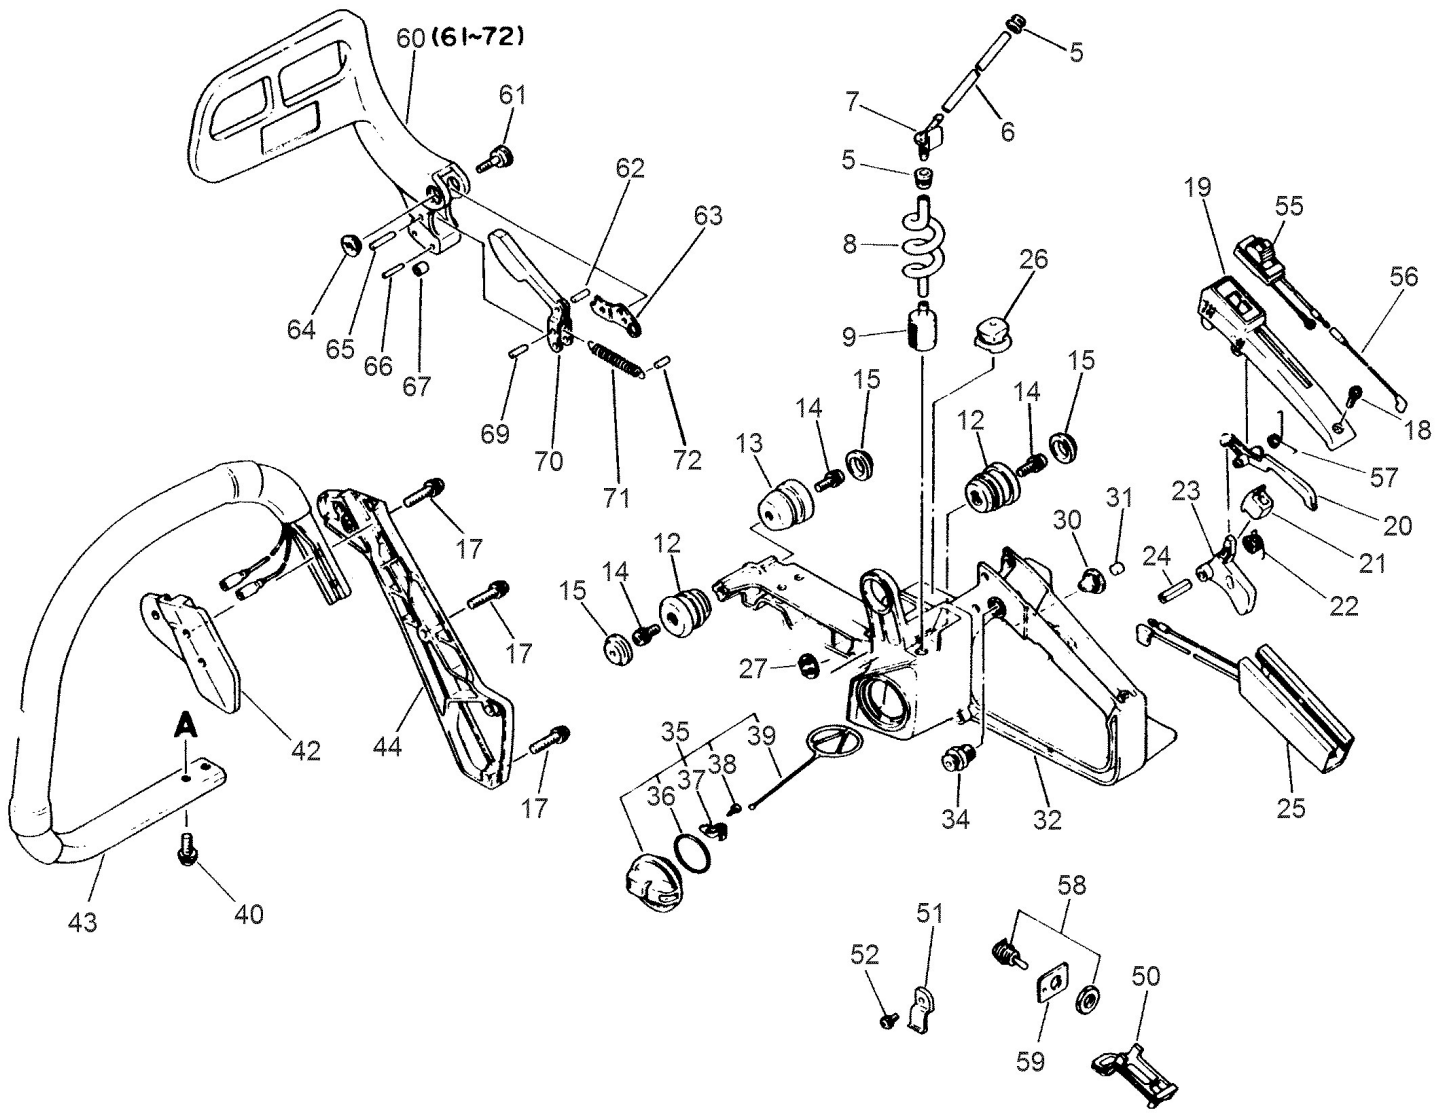

Illustration handles

Nr.	Antal	Kod	Beskrivning	Bilaga	Anmärkningar
5	2	13211501460	GASKET		
6	1	13201219830	Pipe, Fuel (Outer)		
7	1	13201119830	Connector, Fuel Pipe		
8	1	13201019830	Pipe, Fuel		
9	1	13120519830	STRAINER, FUEL		
12	3	10091019831	CUSHION		
13	1	10091719830	Cushion		
14	3	90028105010	BOLT		
15	3	10091819830	CAP. CUSHION		
17	5	90028105020	BOLT		
18	1	90028104014	BOLT		
19	1	35115532130	Cover, Handle		
20	1	17809019830	LOCKOUT, T. CONTROL		
21	1	17807319831	Cushion		
22	1	17804332130	Spring, THR. Return		
23	1	17801019830	LEVER, THROTTLE		
24	1	90034550025	TENSIONER, CHAIN		
25	1	35110232130	Rear handle with heating Production stopped!!		
26	1	10025119830	Cushion		
27	1	10025219830	Cushion		
30	1	13131406320	VALVE, CHECK		
31	1	13131505020	FILTER		
32	1	35110332130	Handle housing production stopped!!		
34	1	17830230130	LATCH, THROTTLE		
35	1	13100419830	Tank cap (plastic)		
36	1	90072000029	O-Ring 29		
37	1	13105019830	HOLDER		
38	1	90025803008	Screw 4*8		
39	1	13105119830	Link		
40	4	90028105014	BOLT		
42	1	35161430130	BRACKET, SWITCH		
43	1	35160632030	fore Grip production stopped!!		
44	1	35161330130	Supporter, f. Handle		
50	1	15911832130	Guide, Cord		
51	1	15911232130	Holder		
52	1	90028104008	Screw 4*8		
55	1	16340032130	Switch, Ignition		
56	1	16202232130	Lead, Ground		
57	1	17809132130	spring		
58	1	16340019831	SWITCH COMP		
59	1	89015732130	Label, Switch		
60	1	43320130130	cpl. handbrake handle