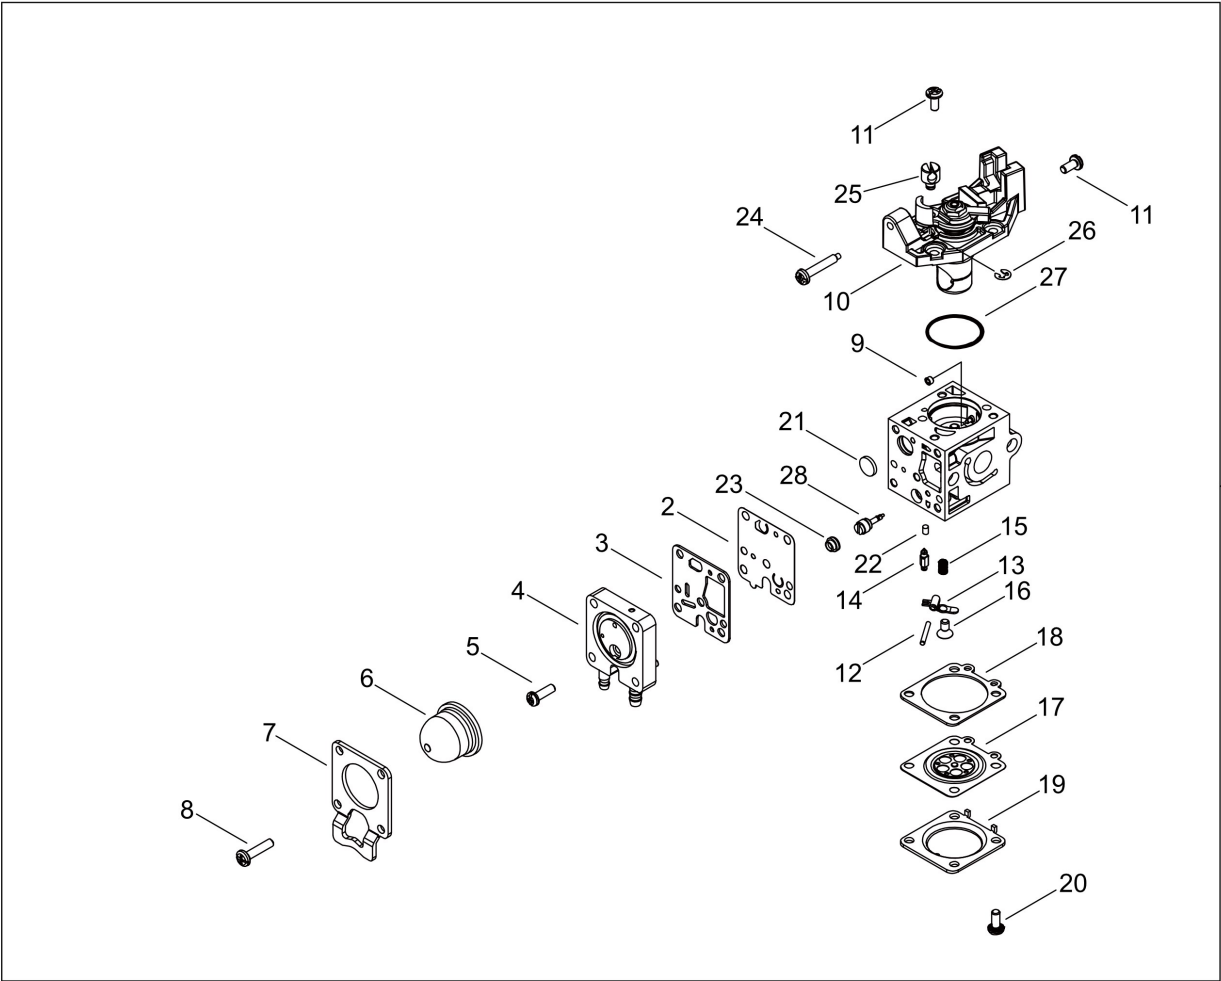

Illustration Carburetor OPPAMA R09-001

Nr.	Antal	Kod	Beskrivning	Bilaga	Anmärkningar
28	1	A939000000	Adjusting needle, carburetor R09-001	TI_Y2022-733	

Illustration Carburetor OPPAMA R09-002

Nr.	Antal	Kod	Beskrivning	Bilaga	Anmärkningar
1	1	A091000020	Carburetor OPPAMA R09-002. GT-222ES/T-226S/C-226S, PPT-236ES		
2	1	A909000000	Carburettor membrane for fuel pump, carburettor 09-001		
3	1	A910000000	Seal, carburetor for fuel pump, carburetor R09-001		
4	1	A944000040	Housing, primer pump, carburettor R09-001		
5	1	A913000000	Screw M3x10, carburetor R09-001		
6	1	A914000000	Primer, rubber, carburetor R09-001		
7	1	A915000000	Cover, pump rubber, carburettor R09-001		
8	4	A913000010	Screw, M3x14, carburetor R09-001		
9	1	A916000000	Guide, carburetor R09-001		
10	1	A945000010	Rotary valve, carburetor R09-001		
11	4	A913000020	Screw, M3x6.5, carburettor R09-001		
12	1	A949000000	Pin, valve arm, carburetor R09-001		
13	1	A929000000	Valve arm, carburetor R09-001		
14	1	A930000000	Needle valve, carburetor R09-001		
15	1	A931000000	Spring needle valve, carburetor R09-001		
16	1	A913000030	Screw, M3x4.0, carburetor R09-001		
17	1	A947000000	Carburettor membrane, carburettor R09-001		
18	1	A935000000	Gasket, carburetor R09-001		
19	1	A936000000	Diaphragm cover, carburetor R09-001		
20	4	A913000040	Screw M3x6.0, carburetor R09-001		
21	1	A938000000	Strainer, carburetor R09-001		
22	1	A921000000	Valve seat, carburetor R09-001		
23	1	A940000000	Protective cap adjusting screw carburetor R09-001		
24	1	A941000000	Screw M3x18.5, idle adjustment Carburettor R09		
25	1	A927000000	Hanger gas cable, carburetor R09-001		
26	1	A928000000	E Clip 2.5 Carburetor R09-001		
27	1	A937000000	O-ring, 19.0, carburetor R09-001		