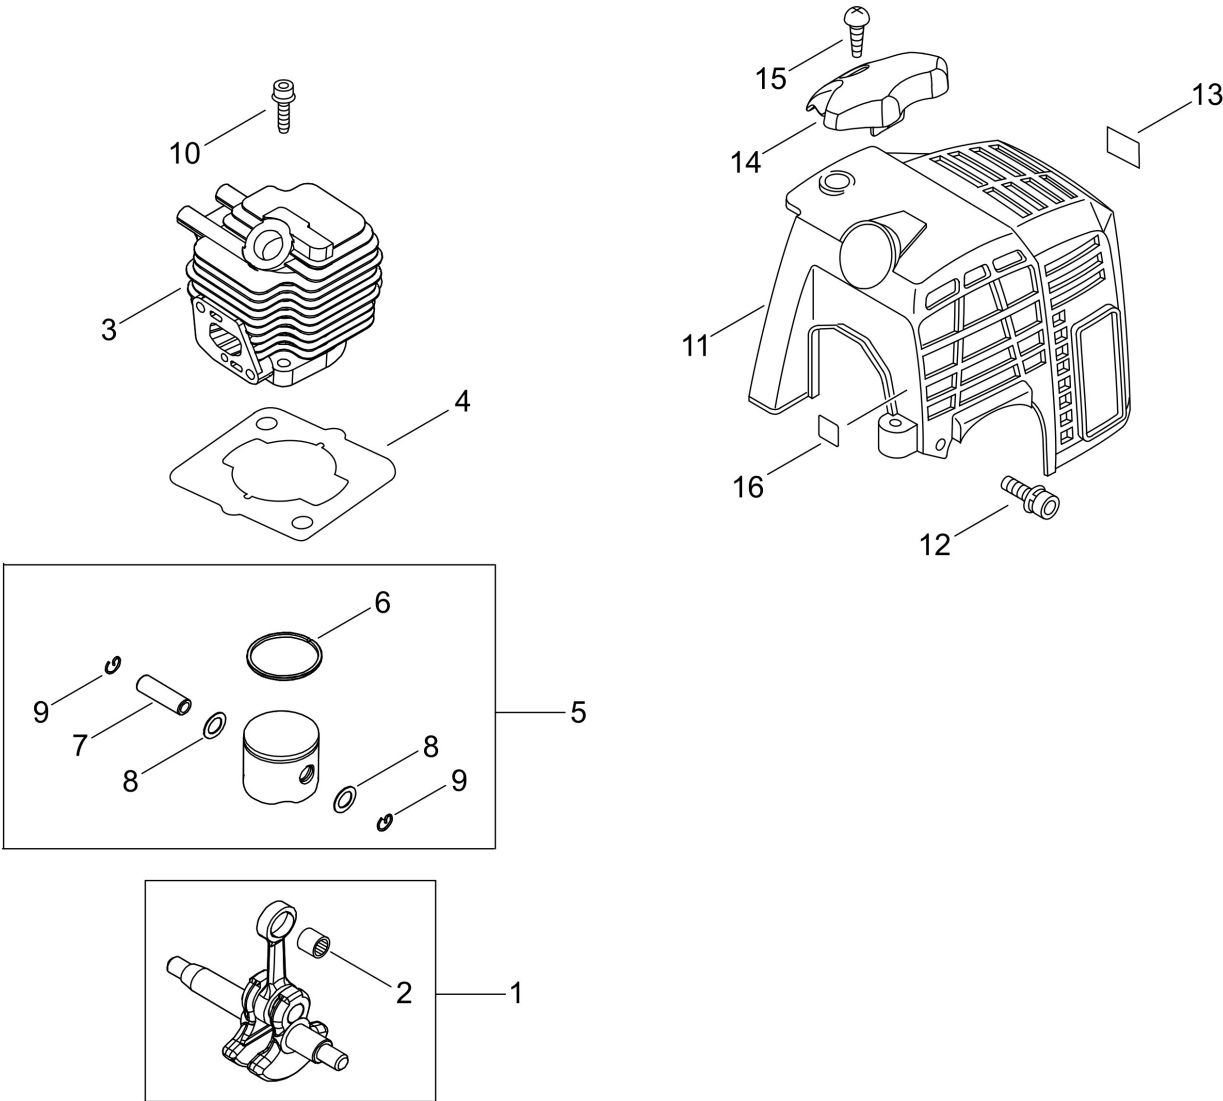

Illustration AIR CLEANER

Nr.	Antal	Kod	Beskrivning	Bilaga	Anmärkning
1		A091000000	Carburetor OPPAMA R09-001. GT-222ES/T-226S/C-226S, PPT-236ES		R09-001
1		A091000020	Carburetor OPPAMA R09-002. GT-222ES/T-226S/C-226S, PPT-236ES		R09-002
2		A259000060	Protection cap white, carburetor CS-510		
3		V103001390	GASKET,INTAKE		
4		13001744331	INSULATOR		
5		90050000005	NUT 5		
6		90023805022	SCREW 5*22		
7		V103001640	GASKET,INTAKE		
8		P021038590	CASE,CLEANER ASY		
9		89033252730	LABEL, CHOKE		
10		12901152730	PLATE, PREVENT		
11		90022005065	SCREW 5*65		
12		A226001410	ELEMENT, AIR FILTER		
13		P100000110	Air filter cover with thumbscrew, GT-222ES/ SRM-222ES/F-226S		
14		21041752730	BOLT, WING		

Illustration engine cover

Nr.	Antal	Kod	Beskrivning	Bilaga	Anmärkningar
1	1	A011001410	CRANKSHAFT, ASY		
2	1	V553000060	BEARING, NEEDLE		
3	1	A130002100	CYLINDER		
4	1	10101044332	GASKET, CYL. BASE		
5	1	P021007712	PISTON, KIT		
6	1	A101000090	RING, PISTON		
7	1	10001311520	PIN, PISTON		
8	2	10001411520	SPACER, PISTON PIN		
9	2	10001504630	CIRCLIP, PISTON PIN		
10	2	90016205022	BOLT H.S. 5x22		
11	1	A160000890	COVER, CYLINDER		
12	2	V202000090	BOLT,4		
13	1	X505002310	LABEL, CAUTION		
14	1	A162000130	GUARD, TOP		
15	1	90025305020	SCREW 5*20		
16	1	X524001901	Sticker primer pump		