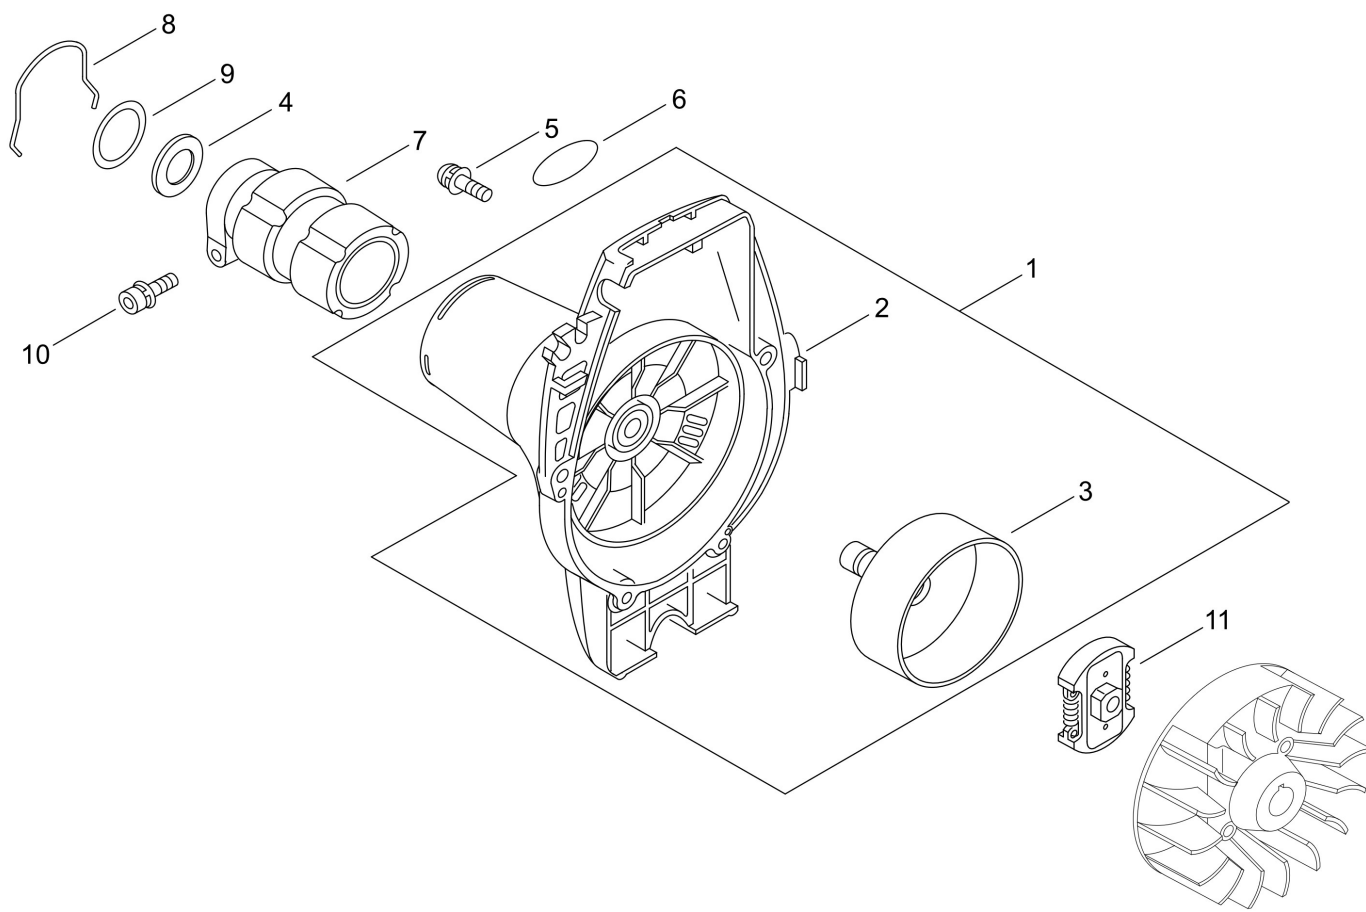

Illustration clutch housing

Illustration clutch housing

Nr.	Antal	Kod	Beskrivning	Bilaga	Anmärkningar
1	1	P100002520	Clutch housing with clutch bell GT-222ES		
2	1	A172002790	Fan wheel cover, shaft housing SRM-220ES/SRM-222ES/GT-220 ES/GT-222ES		
3	1	17500544331	DRUM, CLUTCH		
4	1	17531320430	RING FELT		
5	3	9136304016	BOLT, FLANGE		
6	1	X547002300	LABEL,ECHO		
7	1	A575000640	Upper bracket, linkage SRM-3610T		
8	1	66031655630	CLIP		
9	1	V315000030	WASHER, CIRCULAR 30		
10	1	9111805028	BOLT		
11	1	17500056831	CLUTCH ASSEMBLY		