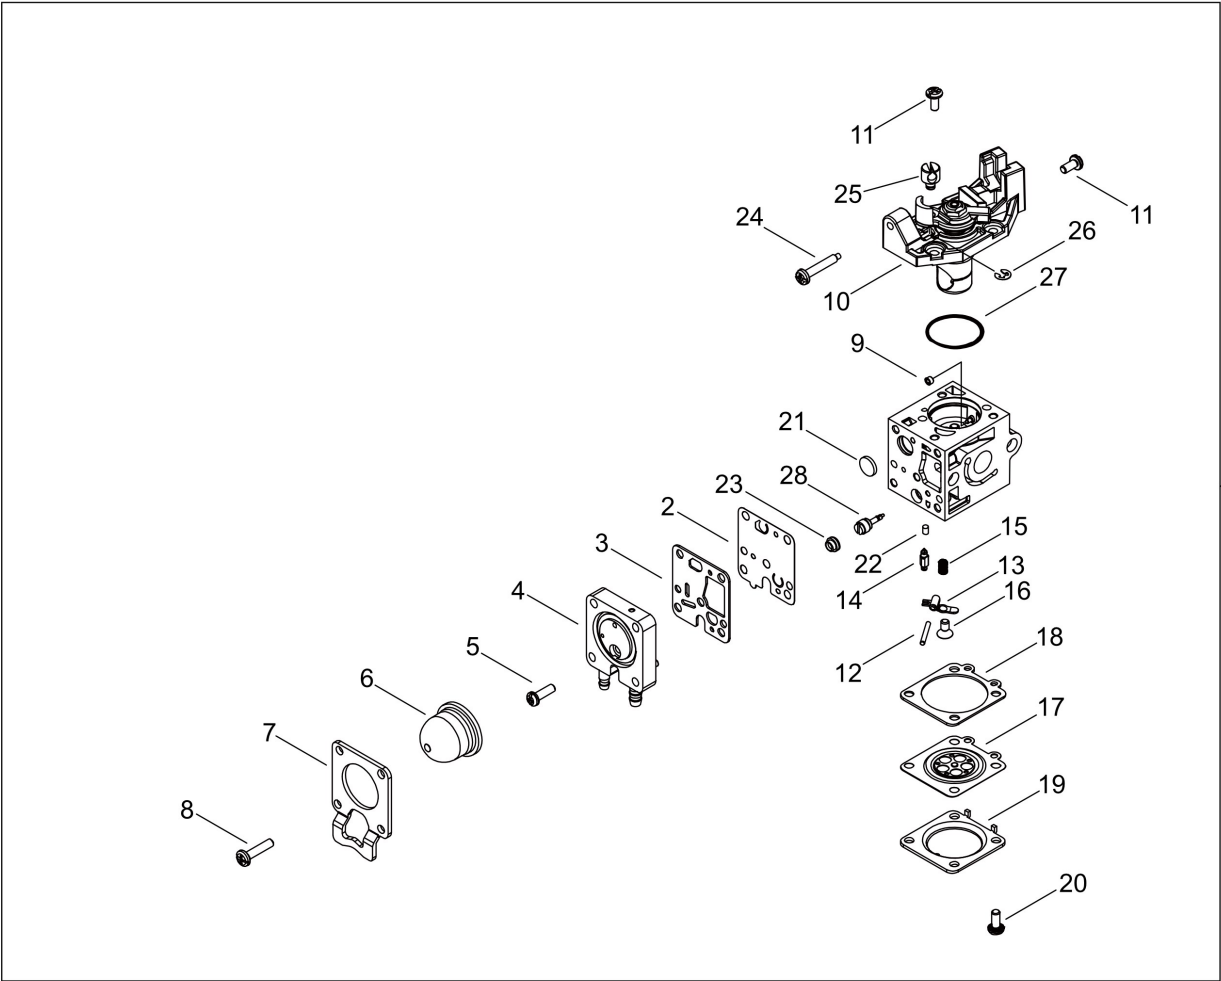

Illustration Carburetor OPPAMA R09-001

Nr.	Antal	Kod	Beskrivning	Bilaga	Anmärkningar
1	1	A091000000	Carburetor OPPAMA R09-001. GT-222ES/T-226S/C-226S, PPT-236ES		
2	1	A909000000	Carburettor membrane for fuel pump, carburettor 09-001		
3	1	A910000000	Seal, carburetor for fuel pump, carburetor R09-001		
4	1	A944000040	Housing, primer pump, carburettor R09-001		
5	1	A913000000	Screw M3x10, carburetor R09-001		
6	1	A914000000	Primer, rubber, carburetor R09-001		
7	1	A915000000	Cover, pump rubber, carburettor R09-001		
8	4	A913000010	Screw, M3x14, carburetor R09-001		
9	1	A916000000	Guide, carburetor R09-001		
10	1	A945000010	Rotary valve, carburetor R09-001		
11	4	A913000020	Screw, M3x6.5, carburettor R09-001		
12	1	A949000000	Pin, valve arm, carburetor R09-001		
13	1	A929000000	Valve arm, carburetor R09-001		
14	1	A930000000	Needle valve, carburetor R09-001		
15	1	A931000000	Spring needle valve, carburetor R09-001		
16	1	A913000030	Screw, M3x4.0, carburetor R09-001		
17	1	A947000000	Carburettor membrane, carburettor R09-001		
18	1	A935000000	Gasket, carburetor R09-001		
19	1	A936000000	Diaphragm cover, carburetor R09-001		
20	4	A913000040	Screw M3x6.0, carburetor R09-001		
21	1	A938000000	Strainer, carburetor R09-001		
22	1	A921000000	Valve seat, carburetor R09-001		
23	1	A940000000	Protective cap adjusting screw carburetor R09-001		
24	1	A941000000	Screw M3x18.5, idle adjustment Carburettor R09		
25	1	A927000000	Hanger gas cable, carburetor R09-001		
26	1	A928000000	E Clip 2.5 Carburetor R09-001		
27	1	A937000000	O-ring, 19.0, carburetor R09-001