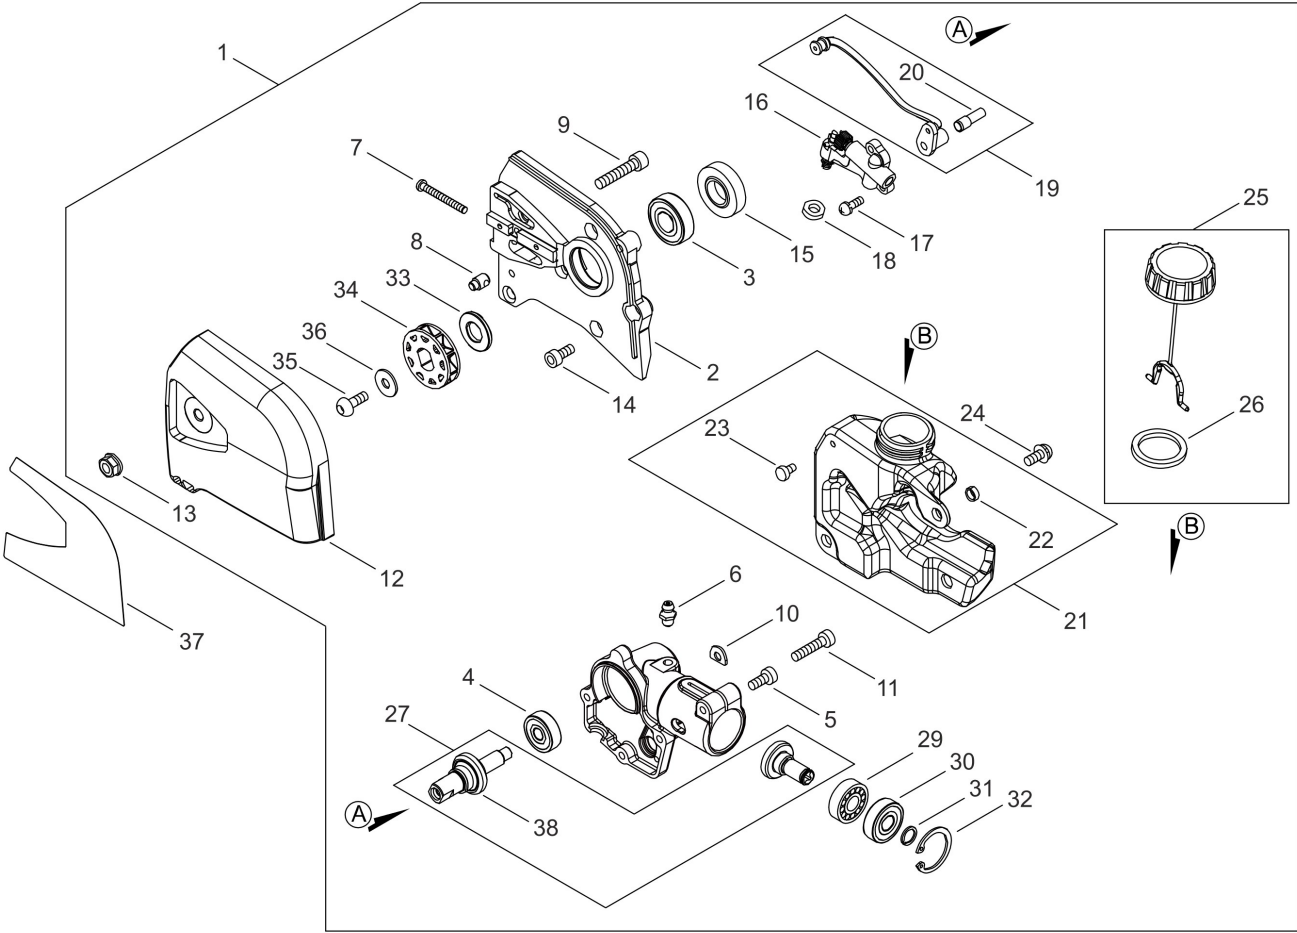

Illustration Cutting set, accessories

Nr.	Antal	Kod	Beskrivning	Bilaga	Anmärkningar
1	1	X121000290	Chain bar 25 cm, MTA-DPP, 1/4", slot width 1.1 mm, 60 drive links		
2	1	X201000020	Saw chain - 1/4", 25cm, drive link thickness 1.1 mm, 60 drive links		
3	1	C525000012	Protective cap, linkage 25 mm		
4	1	C649000121	HANGER, ATTACHEMENT		
5	1	X602000190	PLUG WRENCH		
6	1	X605000170	HEXA WRENCH		
7	1	x490001040	Rail protection orange, 30 cm, DPAS-PP		

Illustration cutting head

Illustration cutting head

Nr.	Antal	Kod	Beskrivning	Bilaga	Anmärkningar
1	1	P100011060	Cutting head cpl., without bar+chain DPAS-2600		
2	1	C531000530	GEAR CASE LEFT		
3	1	90080206001	BEARING, BALL		
4	1	90081400627	BEARING, BALL		
5	1	V805000140	BOLT, TORX 5		
6	1	V187000080	GREASE NIPPLE		
7	1	V252000110	BOLT		
8	1	C309000080	TENSIONER, CHAIN		
9	1	9110006030	BOLT		
10	1	V340000300	SHIM		
11	1	V805000170	BOLT, TORX 5		
12	1	C300000941	Sprocket cover, DPAS-PP		
13	1	V264000270	nut		
14	4	90010505012	BOLT, H.S. 5*12		
15	1	V652000090	WORM GEAR		
16	1	C022000121	AUTO-OILER ASSEMBLY		
17	2	9157304010	BOLT		
18	1	V111000051	GASKET		
19	1	P021028850	OIL PIPE ASSY		
20	1	C209000040	FILTER		
21	1	C200000120	OIL TANK		
22	2	V354000250	COLLAR		
23	1	A356000130	VALVE,CHECK		
24	2	9157705012	SCREW PM SLPW		
25	1	C020000011	OIL CAP ASSY		
26	1	V106000240	GASKET CAP		
27	1	P100012450	Kit drive shaft, drive wheel DPAS-PP		
29	1	90080000609	BEARING, BALL 609		
30	1	90080400609	BEARING, BALL 609		
31	1	90070600009	CIRCLIP 9		
32	1	90070200025	CIRCLIP 25		
33	1	V357000190	COLLAR		
34	1	A560000000	Sprocket, MTA-DPP, 1/4", 9 teeth		
35	1	9114206014	SCREW BUTTON		
36	1	V304000240	WASHER		
37	1	X505010280	Caution sticker, DPAS-PP		
38	1	C053000000	Drive shaft with spur gear		