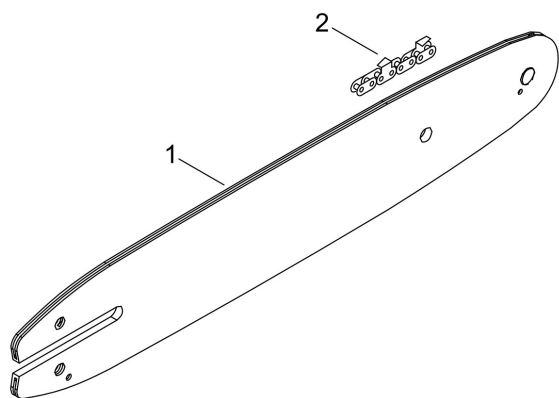

MTA-DPP**Dokumenten**

Shaft

Cutting set, accessories

cutting head

Illustration Shaft

Illustration Shaft

Nr.	Antal	Kod	Beskrivning	Bilaga	Anmärkningar
1	1	P100011070	Linkage, MTA-DPP		
2	1	X505011620	Caution sticker, MTA-DPP		
3	1	35101221560	GRIP, HANDLE		
4	1	C506000530	Drive shaft flexible, DPAS-PP 1107 mm		
5	1	V495003650	Clamp cpl., DPAS-PP		
6	1	V495001060	Clamp., DPAS-PP		
7	1	90050000005	NUT 5		
8	1	V805000160	BOLT, TORX 5		
9	1	X505003510	Lable		

Illustration Cutting set, accessories

Nr.	Antal	Kod	Beskrivning	Bilaga	Anmärkningar
1	1	X121000290	Chain bar 25 cm, MTA-DPP, 1/4", slot width 1.1 mm, 60 drive links		
2	1	X201000020	Saw chain - 1/4", 25cm, drive link thickness 1.1 mm, 60 drive links		
3	1	C525000012	Protective cap, linkage 25 mm		
4	1	C649000121	HANGER, ATTACHEMENT		
5	1	X602000190	PLUG WRENCH		
6	1	X605000170	HEXA WRENCH		
7	1	x490001040	Rail protection orange, 30 cm, DPAS-PP		