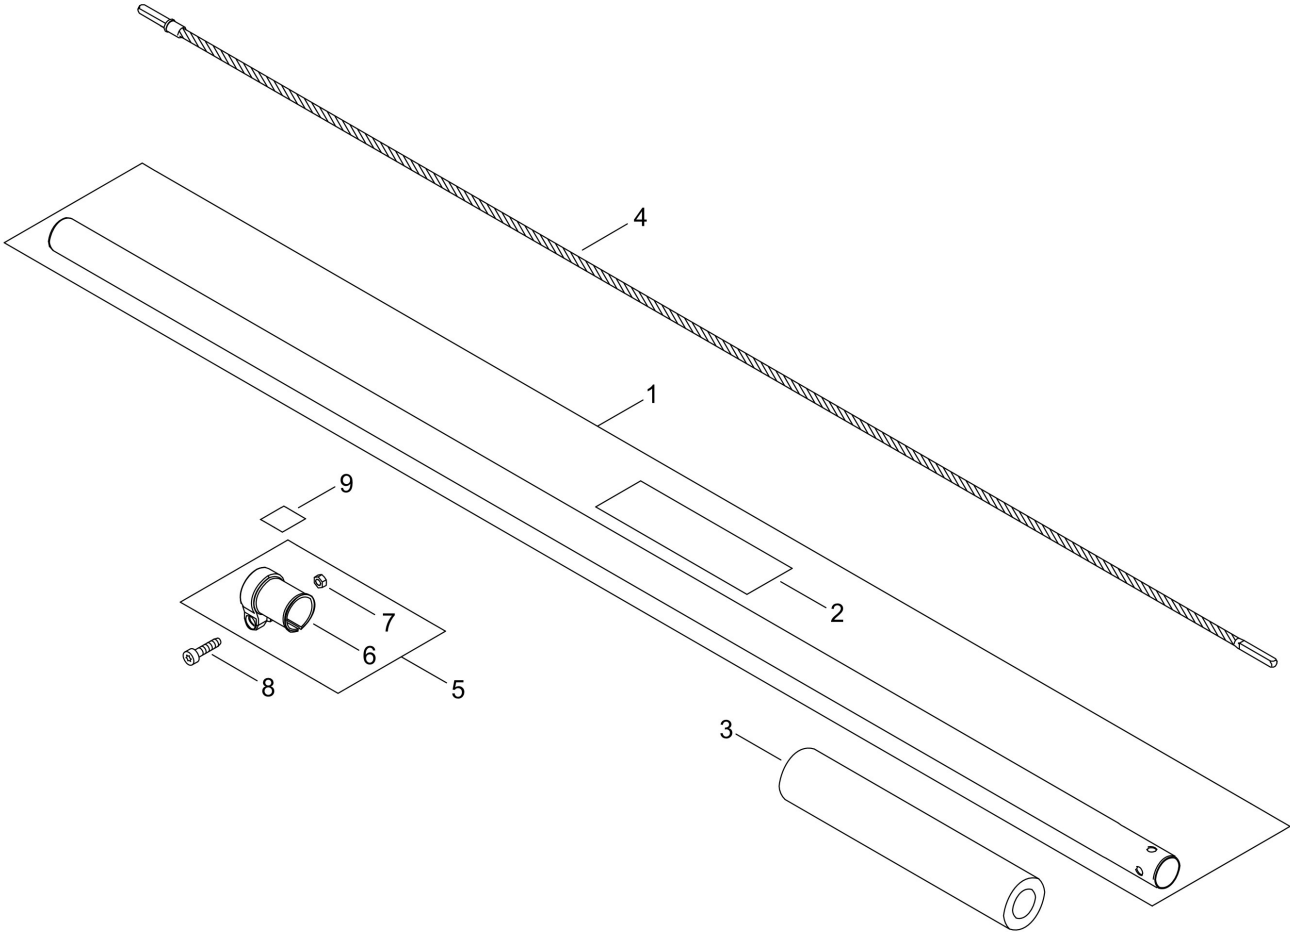

MTA-DPP**Dokumenten**

Shaft

Cutting set, accessories

cutting head

Illustration Shaft

Illustration Shaft

Nr.	Antal	Kod	Beskrivning	Bilaga	Anmärkningar
1	1	P100011070	Linkage, MTA-DPP		
2	1	X505011620	Caution sticker, MTA-DPP		
3	1	35101221560	GRIP, HANDLE		
4	1	C506000530	Drive shaft flexible, DPAS-PP 1107 mm		
5	1	V495003650	Clamp cpl., DPAS-PP		
6	1	V495001060	Clamp., DPAS-PP		
7	1	90050000005	NUT 5		
8	1	V805000160	BOLT, TORX 5		
9	1	X505003510	Lable		

Illustration Cutting set, accessories

Nr.	Antal	Kod	Beskrivning	Bilaga	Anmärkningar
1	1	X121000290	Chain bar 25 cm, MTA-DPP, 1/4", slot width 1.1 mm, 60 drive links		
2	1	X201000020	Saw chain - 1/4", 25cm, drive link thickness 1.1 mm, 60 drive links		
3	1	C525000012	Protective cap, linkage 25 mm		
4	1	C649000121	HANGER, ATTACHEMENT		
5	1	X602000190	PLUG WRENCH		
6	1	X605000170	HEXA WRENCH		
7	1	x490001040	Rail protection orange, 30 cm, DPAS-PP		